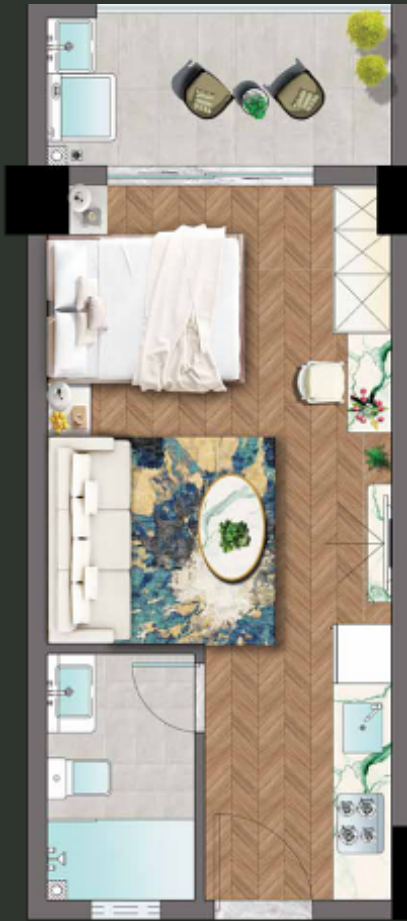

UNIT TYPE

Essential Design

STUDIO RESIDENCES

40 & 46 & 50 SQM

ONE-BEDROOM RESIDENCES

48 SQM

ONE-BEDROOM RESIDENCES

50 SQM