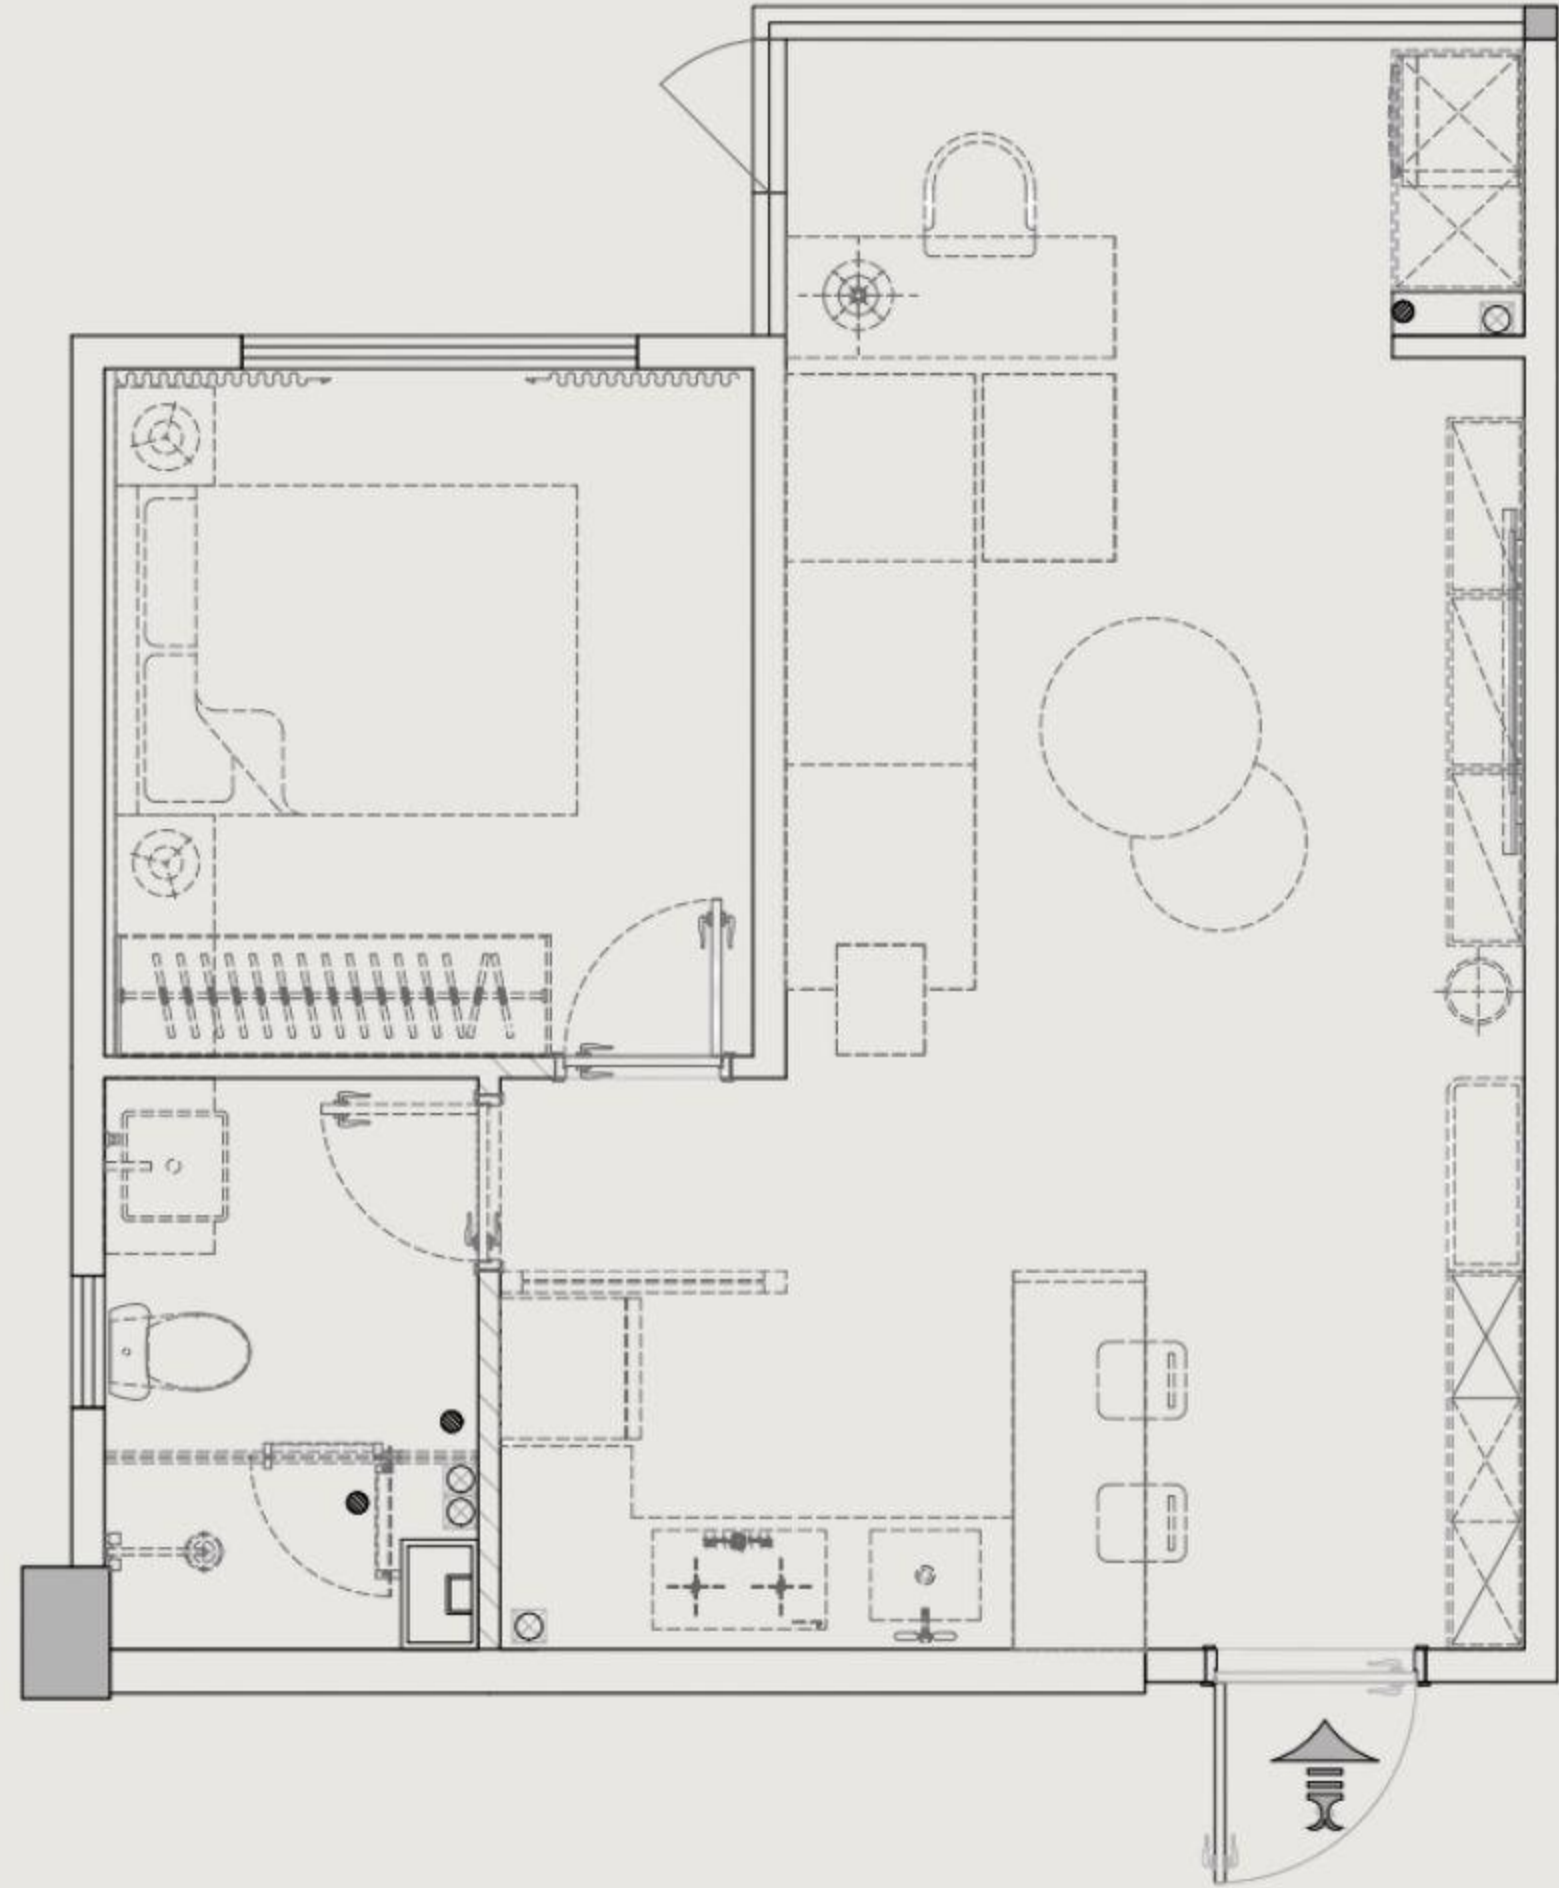

WHERE CITY AND SOPHISTICATION MEET

An open-plan LDK anchors the home, with every detail crafted for a perfect balance of function and style.

LUMINARA
WESTLANDS

NEW STANDARD OF COMFORT

Modern, refined living that balances style with ease. Spacious interiors and abundant light create a home of true luxury.

LUMINARA
WESTLANDS

ONE BED COMFORT FLOOR PLAN
56 SQ.M/603 SQ.F

ONE BED PREMIUM FLOOR PLAN
65 SQ.M/700 SQ.F

ONE BED LUXURY FLOOR PLAN
82 SQ.M/883 SQ.F

TWO BED LUXURY FLOOR PLAN
113 SQ.M/1216 SQ.F

FLOOR PLAN