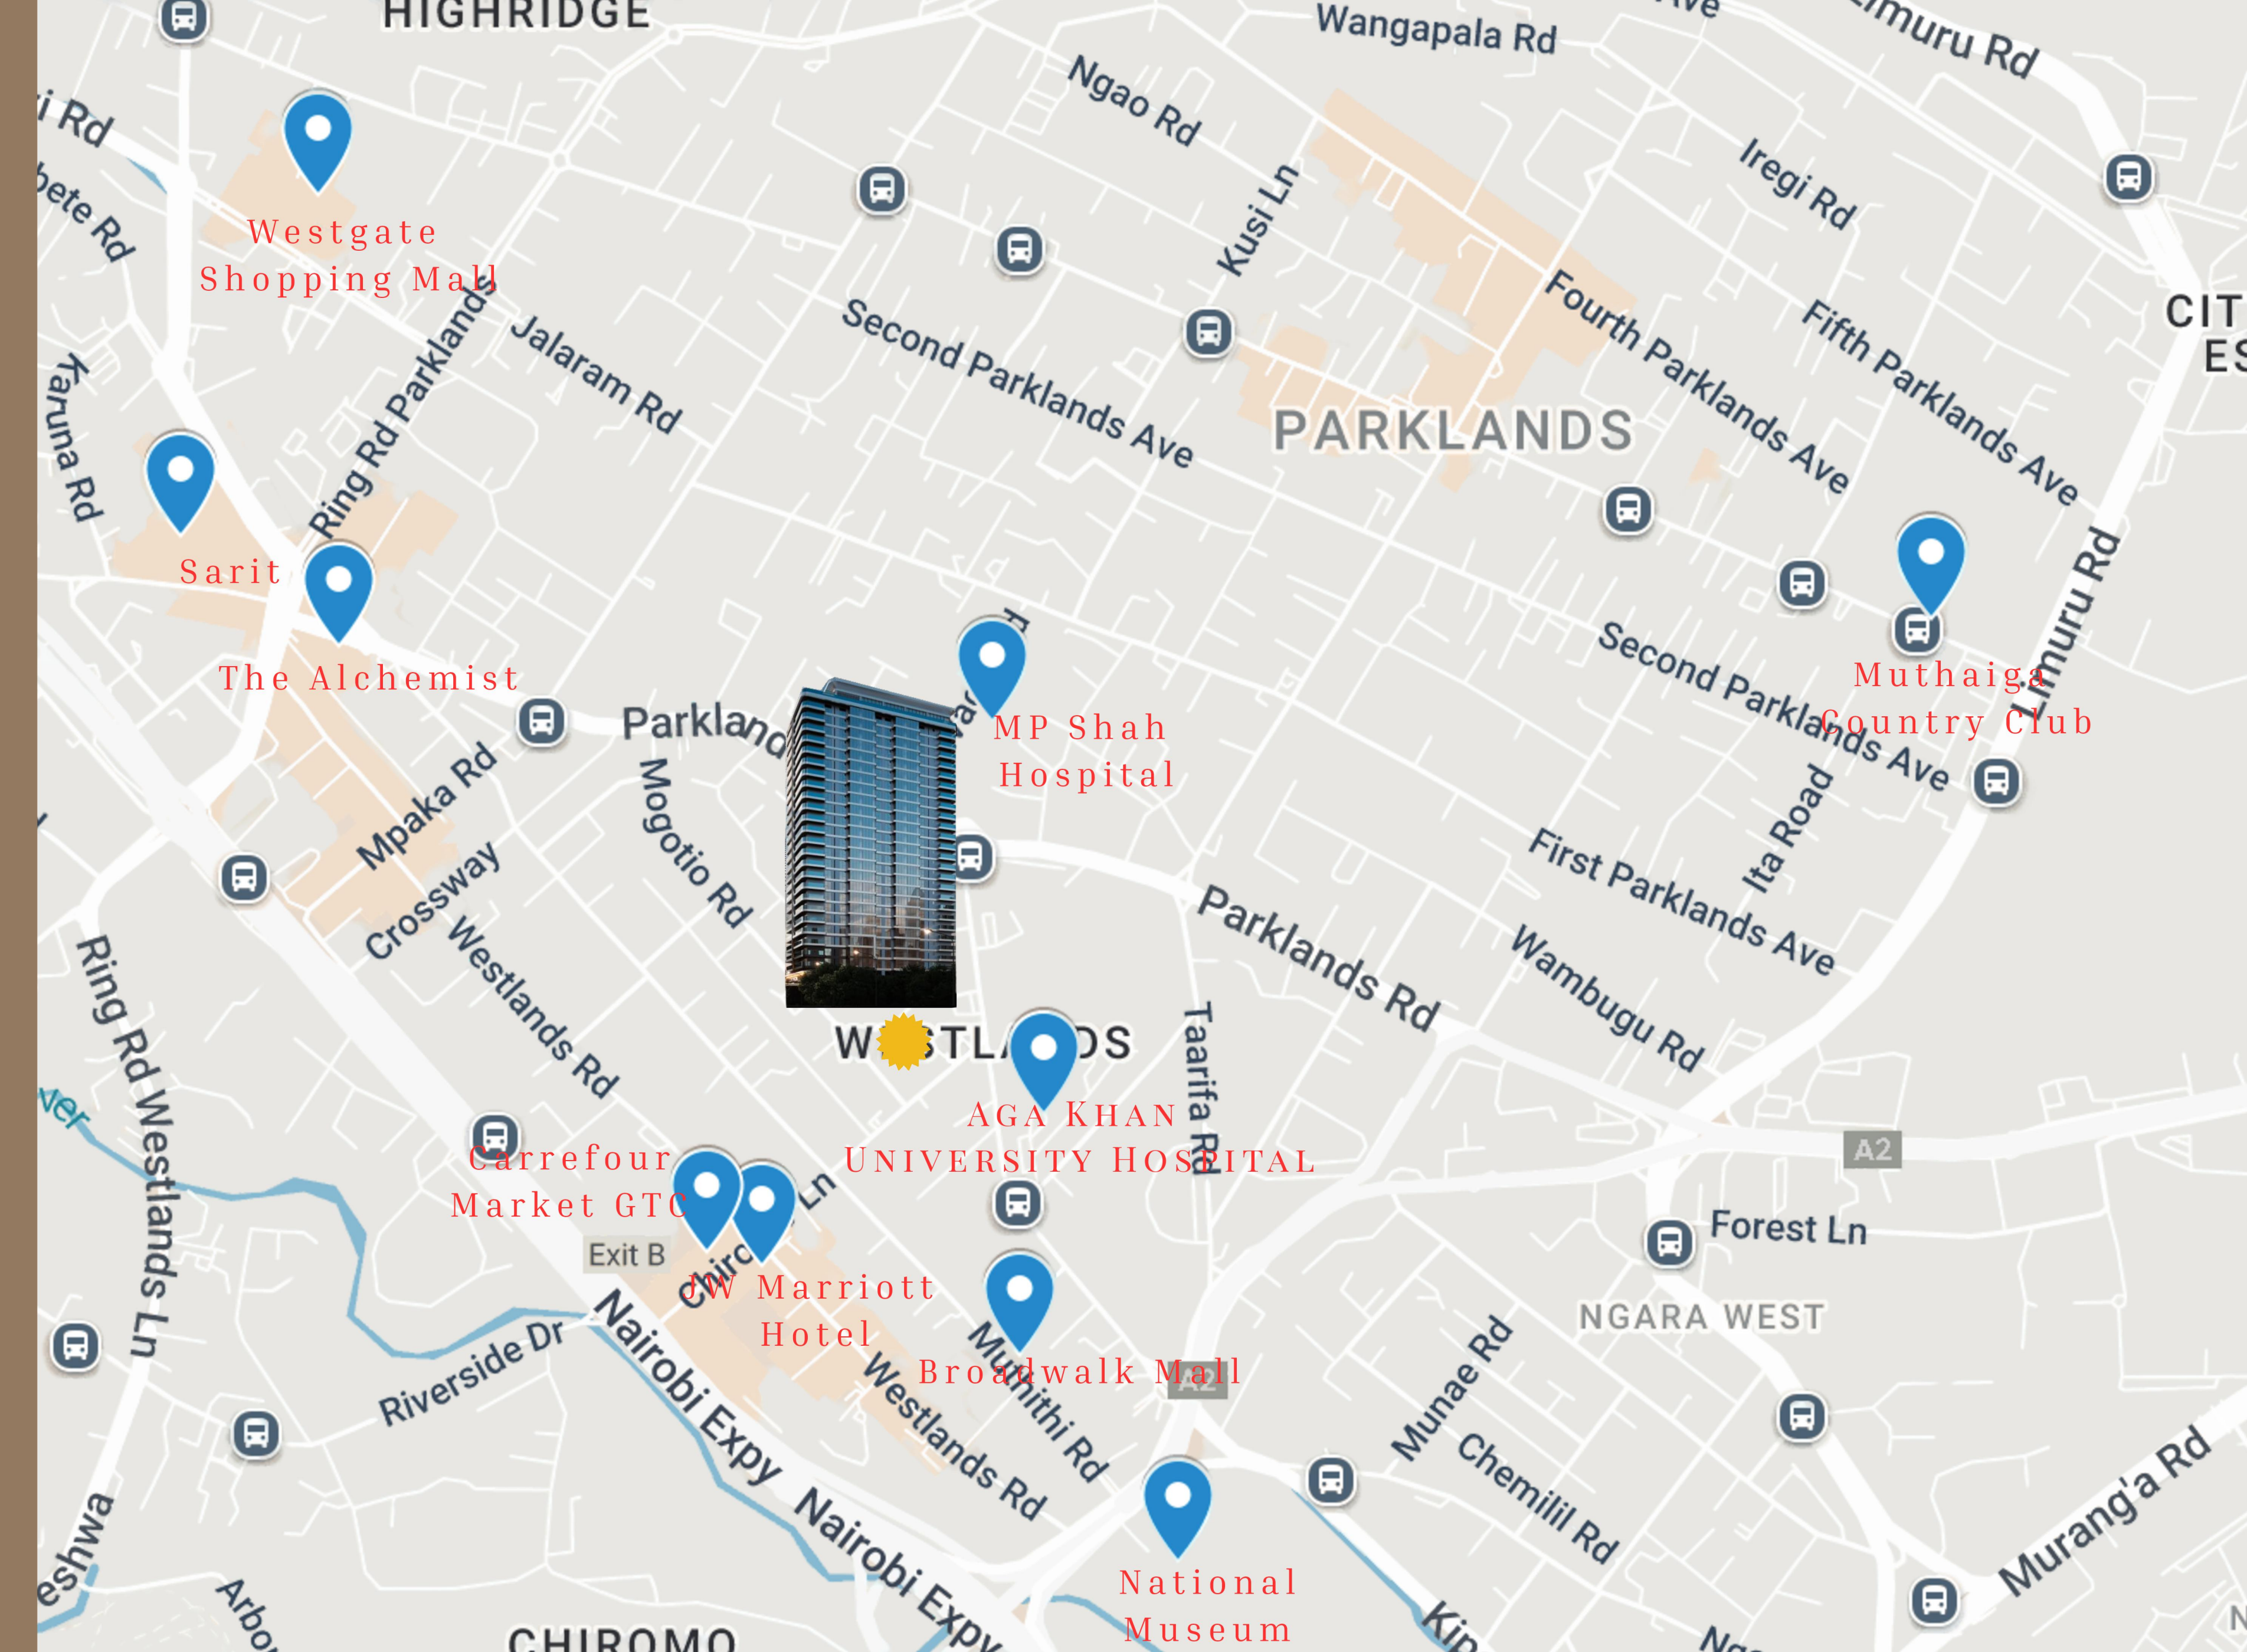

CITY CONNECTIONS

- 📍 Sarit
- 📍 Westgate Shopping Mall
- 📍 MP Shah Hospital
- 📍 The Alchemist
- 📍 Broadwalk Mall
- 📍 JW Marriott Hotel Nairobi
- 📍 Carrefour Market GTC
- 📍 Parklands Sports Club
- 📍 National Museum of Kenya
- 📍 Aga Khan University Hospital
- 📍 Muthaiga Country Club