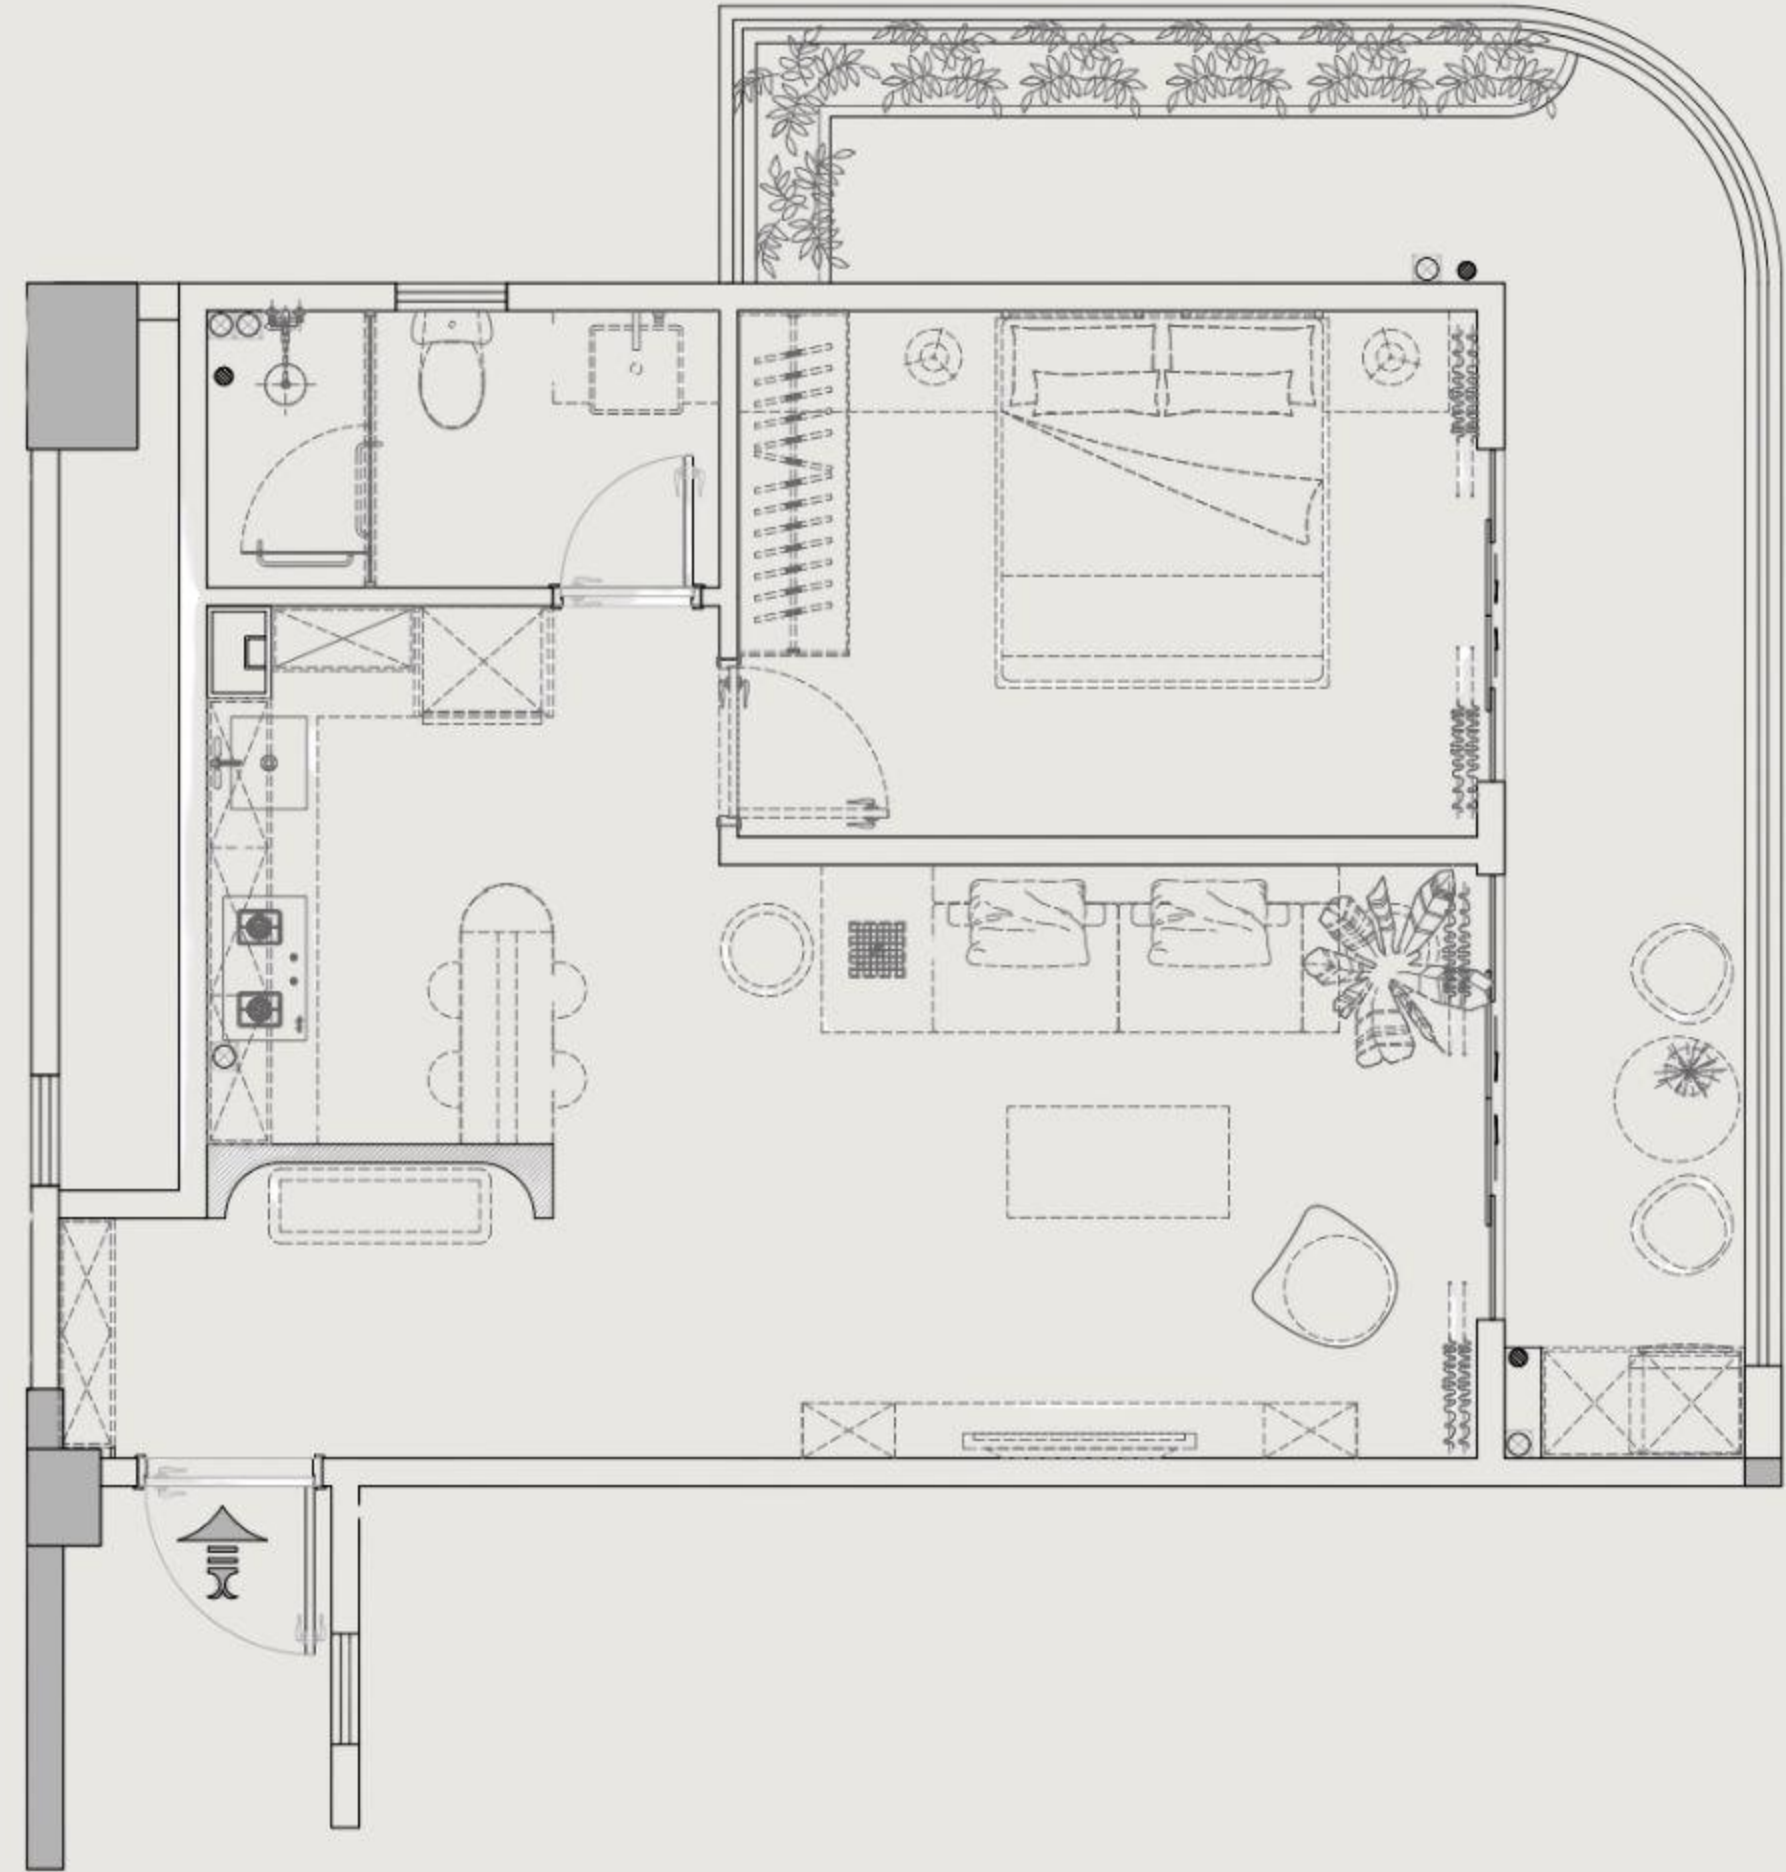

LUMINARA
WESTLANDS

ONE BED COMFORT FLOOR PLAN
56 SQ.M/603 SQ.F

ONE BED PREMIUM FLOOR PLAN
65 SQ.M/700 SQ.F

ONE BED LUXURY FLOOR PLAN
82 SQ.M/883 SQ.F

TWO BED LUXURY FLOOR PLAN
113 SQ.M/1216 SQ.F

FLOOR PLAN