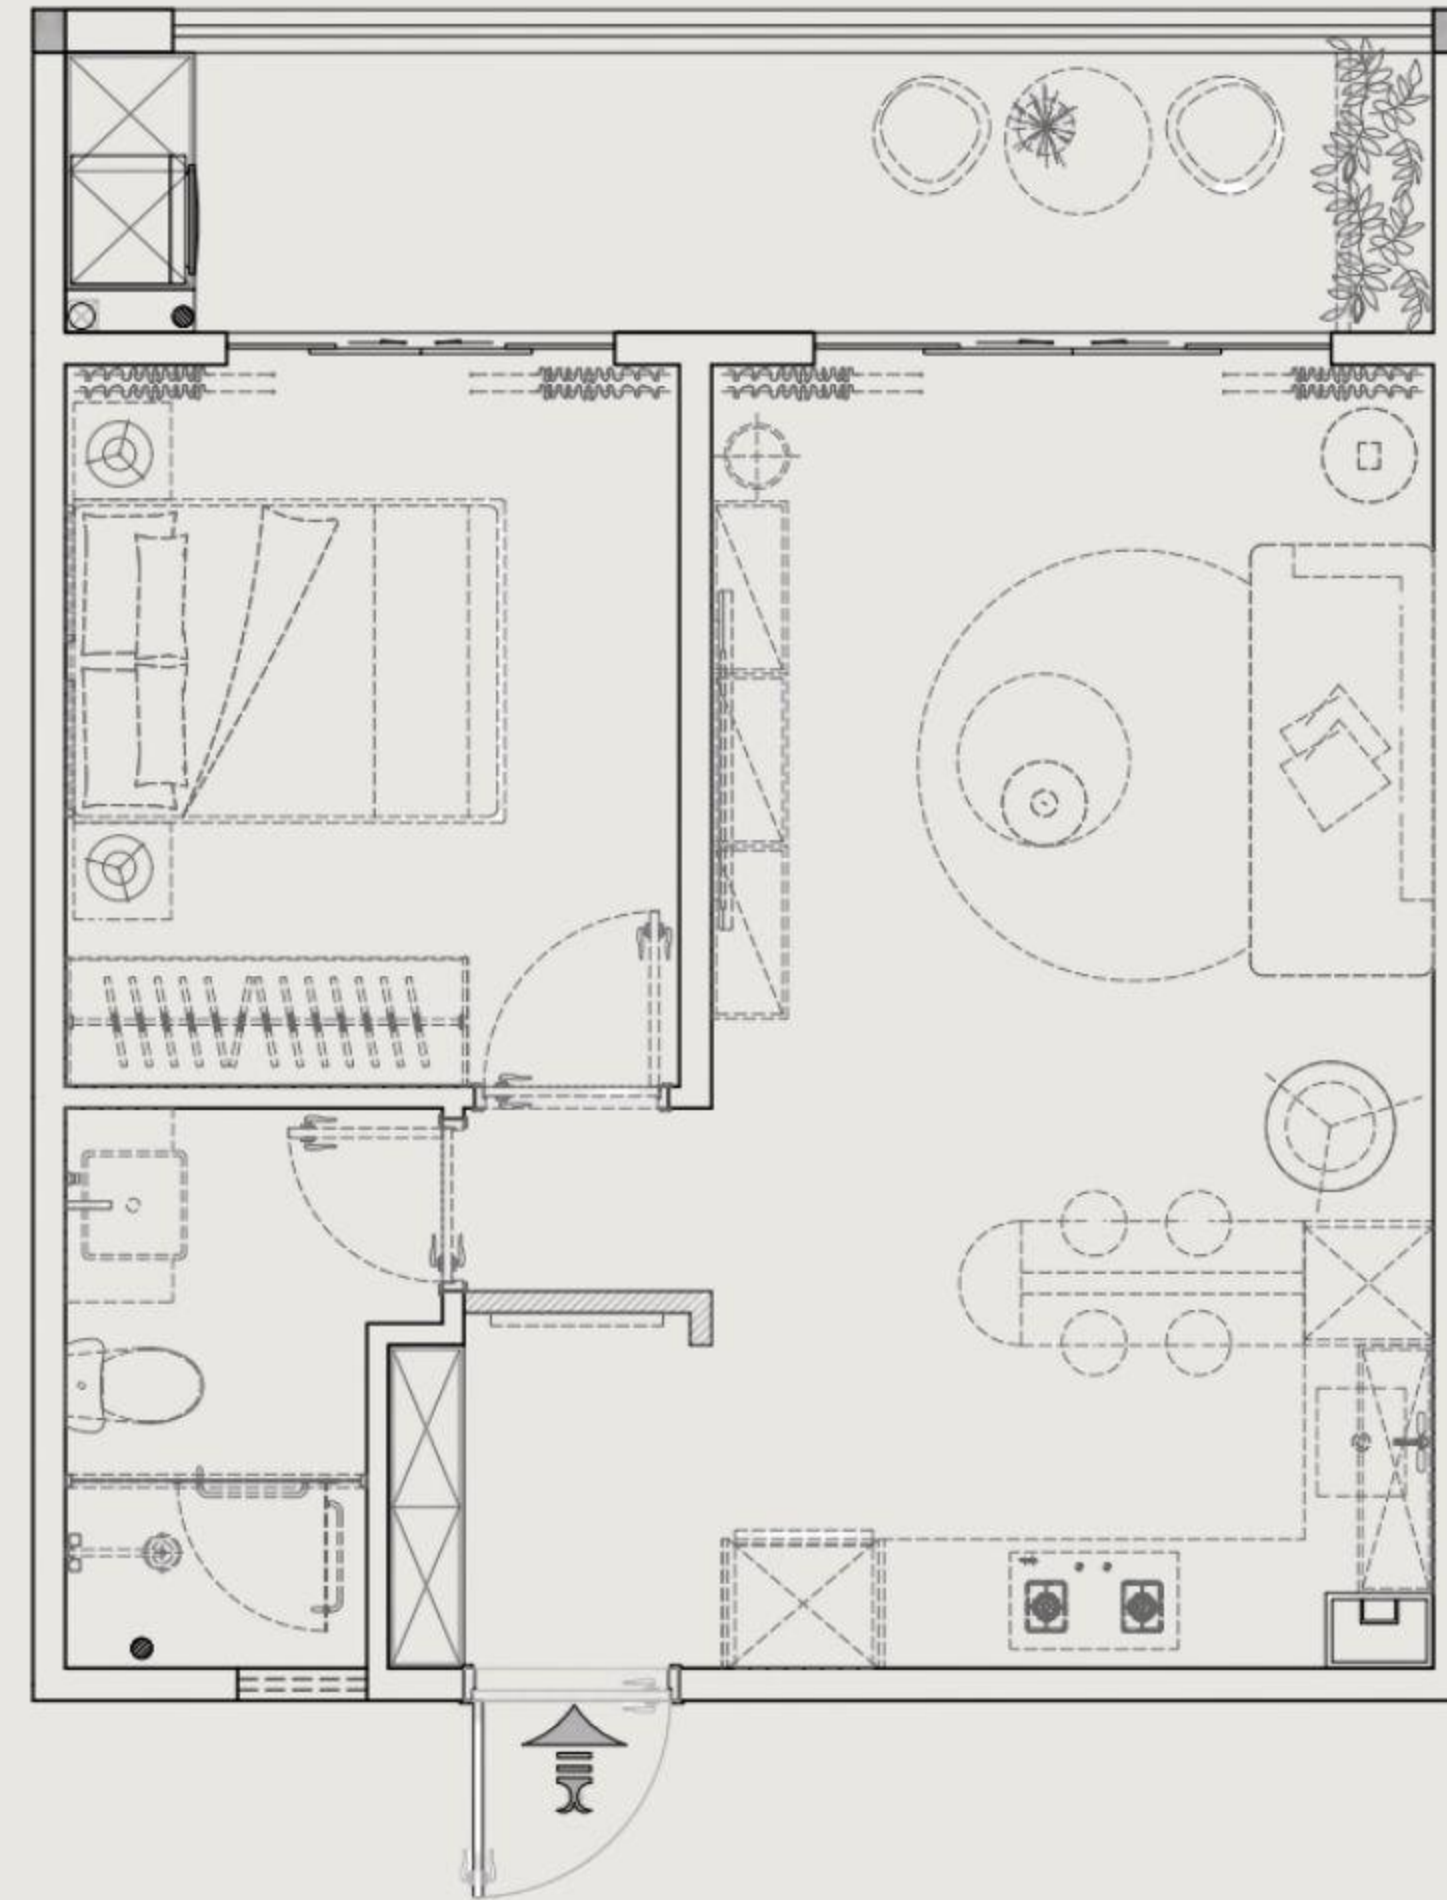

WHERE CITY AND SOPHISTICATION MEET

An open-plan LDK anchors the home, with every detail crafted for a perfect balance of function and style.

LUMINARA
WESTLANDS

NEW STANDARD OF COMFORT

Modern, refined living that balances style with ease. Spacious interiors and abundant light create a home of true luxury.

LUMINARA
WESTLANDS

ONE BED COMFORT FLOOR PLAN
56 SQ.M/603 SQ.F

ONE BED PREMIUM FLOOR PLAN
65 SQ.M/700 SQ.F

ONE BED LUXURY FLOOR PLAN
82 SQ.M/883 SQ.F

TWO BED LUXURY FLOOR PLAN
113 SQ.M/1216 SQ.F

FLOOR PLAN