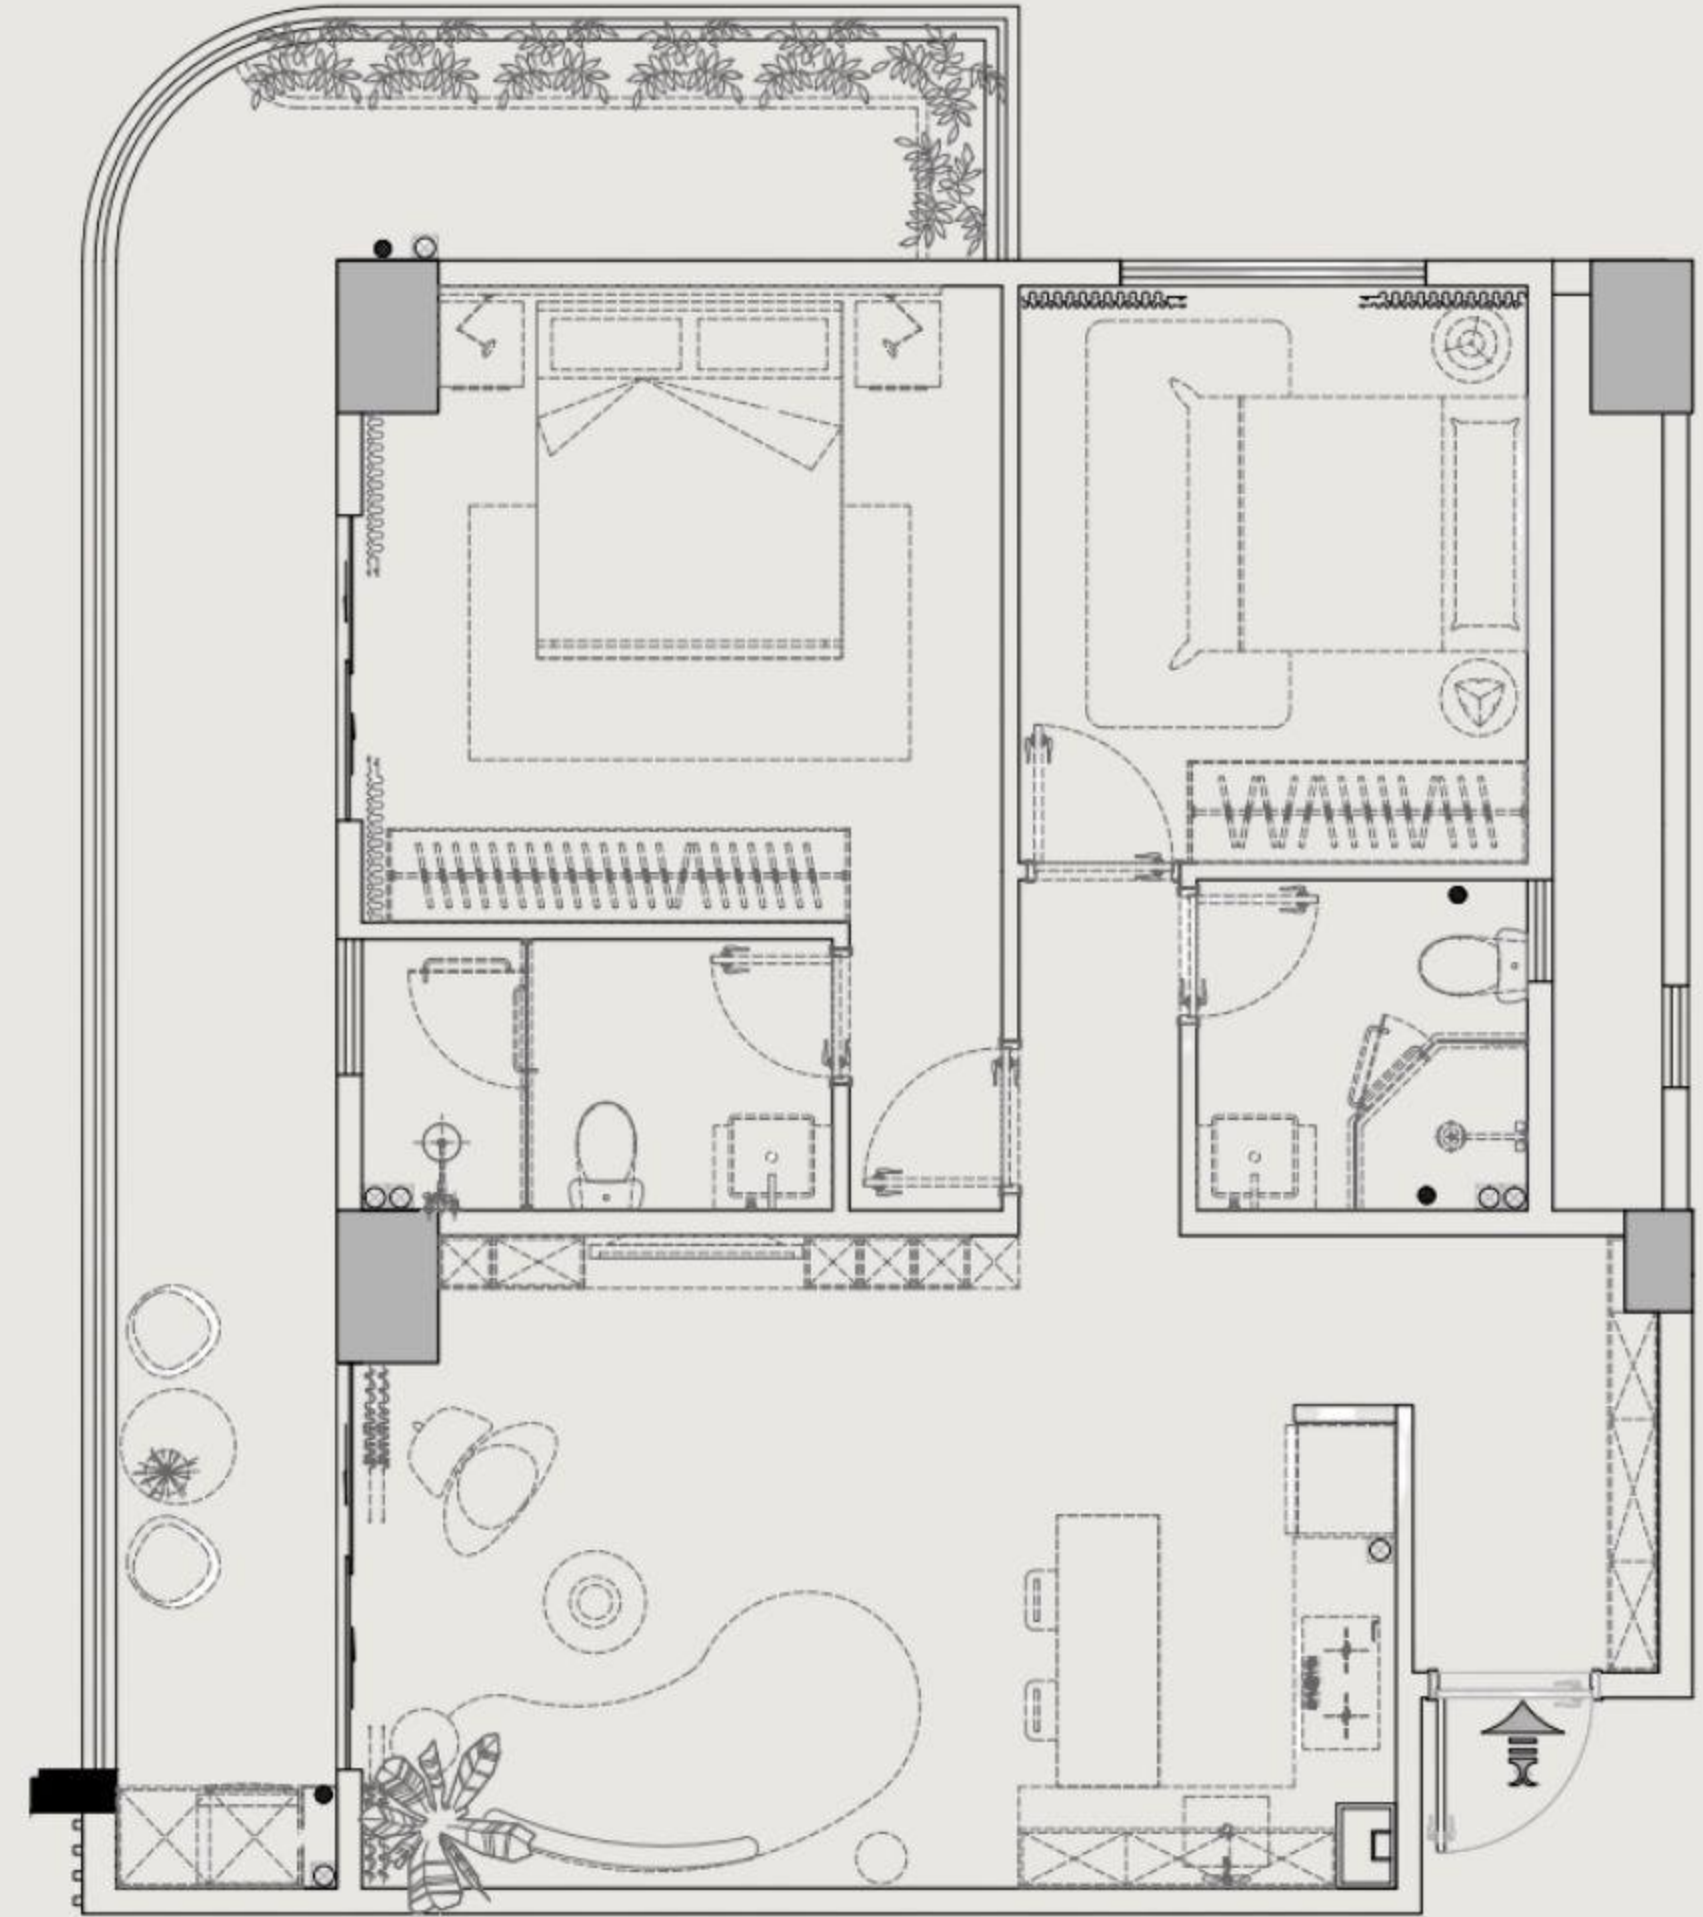

LUMINARA
WESTLANDS

ONE BED COMFORT FLOOR PLAN
56 SQ.M/603 SQ.F

ONE BED PREMIUM FLOOR PLAN
65 SQ.M/700 SQ.F

ONE BED LUXURY FLOOR PLAN
82 SQ.M/883 SQ.F

TWO BED LUXURY FLOOR PLAN
113 SQ.M/1216 SQ.F

FLOOR PLAN