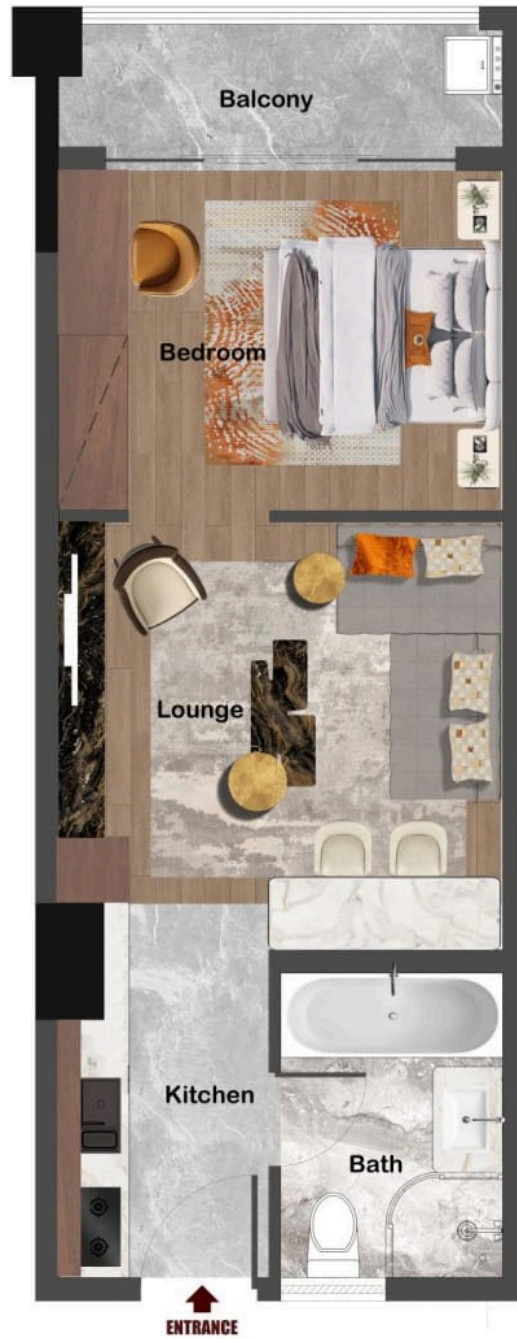

DIPLDMAT RESIDENCIES FOR SALE

Price Start At
Ksh. 5M

1 & 2 Bedroom Apartments

BOOK NOW

www.wonderpropertykenya.com

AMENITIES:

Enjoy an array of world-class features:

- Arrival concierge and hotel lobby
- Residence lounge
- Conference center
- Club House
- Café
- Business center
- Gardens/courtyard
- Gym
- Swimming pool, and pool rain shower
- Jacuzzis
- Spa
- Yoga Studio
- Sky recreation garden
- Sports facilities (tennis, padel, etc.)
- Smart access solutions
- in-building retail, and laundry Area

BLOCK A

BLOCK B

PEPONI ROAD

TYPE A: 2 BEDROOM (113 SQM) – FROM KSH 13.2M

TYPE B: 1 BEDROOM (52 SQM) – FROM KSH 6.1M

(B型)

TYPE C: 1 BEDROOM (76 SQM) – FROM KSH 9M

(C型)

TYPE D: SMALL 1 BEDROOM (43 SQM) – FROM KSH 5M

(D型)

TYPE E: 1 BEDROOM (88 SQM) – FROM KSH 10.3M

(E型)

TYPE F: 2 BEDROOM (142 SQM) – FROM KSH 16.7M

(F型)