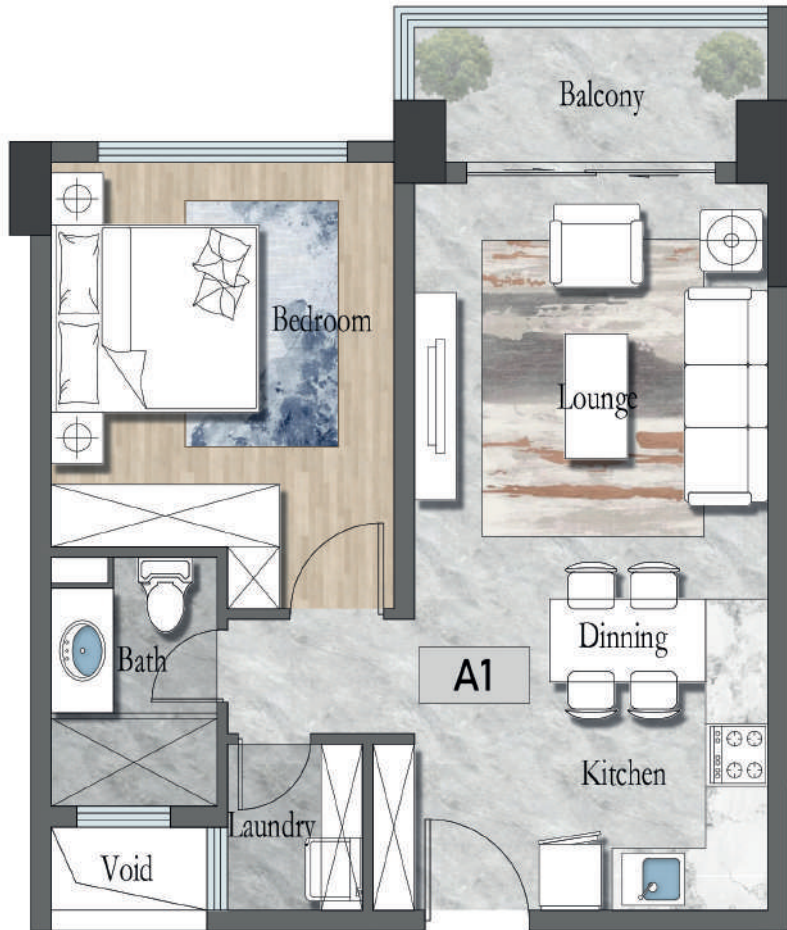

Enjoy the most convenient and comfortable lifestyle

MASTER PLAN (UPPER FLOORS)

**1 BEDROOM
UNIT**

A1 67m² | 722ft² (Gross Area)

**1 BEDROOM
UNIT**

A2 68m² | 732ft² (Gross Area)

**1 BEDROOM
UNIT + STUDY**

A3 77m² | 829ft² (Gross Area)

**1 BEDROOM
UNIT + STUDY**

A4 81m² | 872ft² (Gross Area)

1 BEDROOM UNIT

A5 73m² | 786ft² (Gross Area)

**2 BEDROOM
UNIT**

B1 103m² | 1109ft² (Gross Area)

**2 BEDROOM
UNIT**

B2 103m² | 1109ft² (Gross Area)