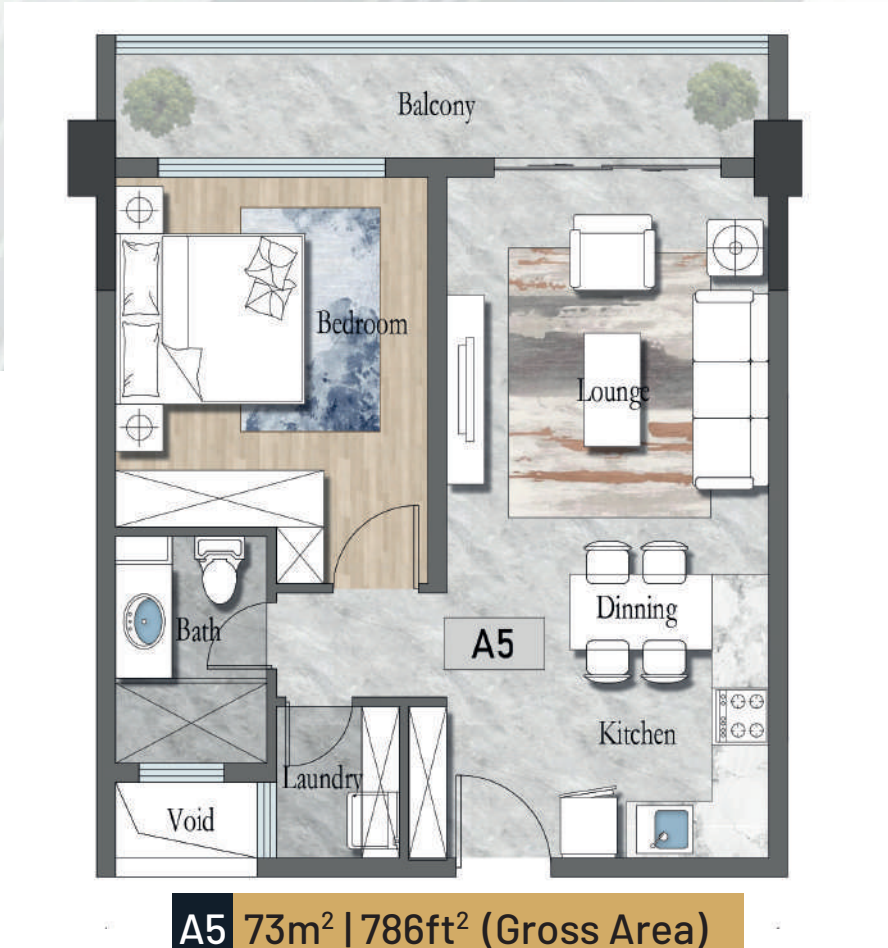

Enjoy the most convenient and comfortable lifestyle

MASTER PLAN (UPPER FLOORS)

**1 BEDROOM
UNIT**

A1 67m² | 722ft² (Gross Area)

**1 BEDROOM
UNIT**

A2 68m² | 732ft² (Gross Area)

**1 BEDROOM
UNIT + STUDY**

A3 77m² | 829ft² (Gross Area)

**1 BEDROOM
UNIT + STUDY**

A4 81m² | 872ft² (Gross Area)

1 BEDROOM UNIT

A5 73m² | 786ft² (Gross Area)

**2 BEDROOM
UNIT**

B1 103m² | 1109ft² (Gross Area)

**2 BEDROOM
UNIT**

B2 103m² | 1109ft² (Gross Area)

**2 BEDROOM
UNIT + STUDY**

B3 114m² | 1227ft² (Gross Area)

GYM

YOGA ROOM

State-of-the-Art well equipped world class recreation areas

INDOOR RELAXING AREA

KIDS PLAY AREA

SOCIAL AMENITIES