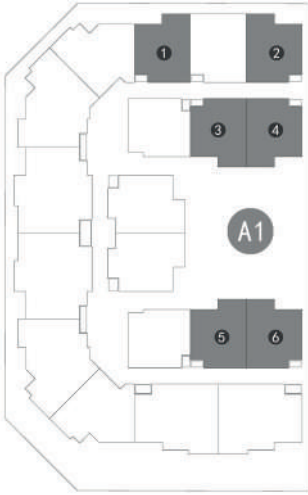

Enjoy the most convenient and comfortable lifestyle

MASTER PLAN (UPPER FLOORS)

**1 BEDROOM
UNIT**

A1 67m² | 722ft² (Gross Area)

**1 BEDROOM
UNIT**

A2 68m² | 732ft² (Gross Area)

**1 BEDROOM
UNIT + STUDY**

A3 77m² | 829ft² (Gross Area)

**1 BEDROOM
UNIT + STUDY**

A4 81m² | 872ft² (Gross Area)

1 BEDROOM UNIT

A5 73m² | 786ft² (Gross Area)

**2 BEDROOM
UNIT**

B1 103m² | 1109ft² (Gross Area)

**2 BEDROOM
UNIT**

B2 103m² | 1109ft² (Gross Area)