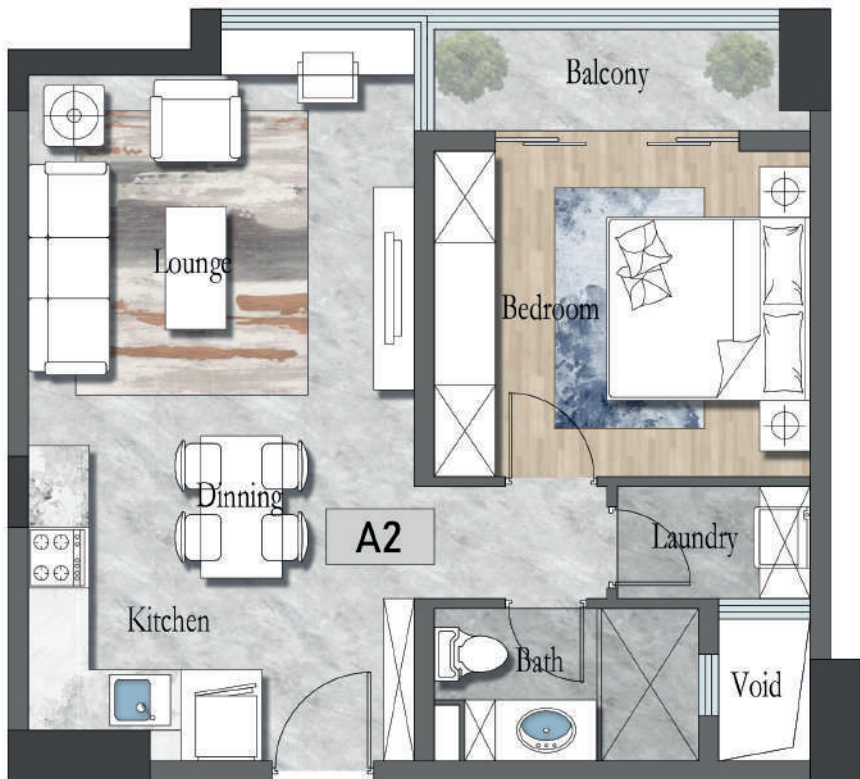

Enjoy the most convenient and comfortable lifestyle

MASTER PLAN (UPPER FLOORS)

**1 BEDROOM
UNIT**

A1 67m² | 722ft² (Gross Area)

**1 BEDROOM
UNIT**

A2 68m² | 732ft² (Gross Area)

**1 BEDROOM
UNIT + STUDY**

A3 77m² | 829ft² (Gross Area)

**1 BEDROOM
UNIT + STUDY**

A4 81m² | 872ft² (Gross Area)

1 BEDROOM UNIT

A5 73m² | 786ft² (Gross Area)

**2 BEDROOM
UNIT**

B1 103m² | 1109ft² (Gross Area)

**2 BEDROOM
UNIT**

B2 103m² | 1109ft² (Gross Area)

**2 BEDROOM
UNIT + STUDY**

B3 114m² | 1227ft² (Gross Area)

GYM

YOGA ROOM

State-of-the-Art well equipped world class recreation areas

INDOOR RELAXING AREA

KIDS PLAY AREA

SOCIAL AMENITIES