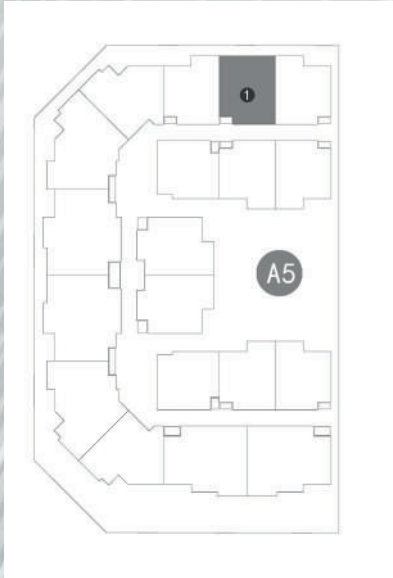

Enjoy the most convenient and comfortable lifestyle

MASTER PLAN (UPPER FLOORS)

**1 BEDROOM
UNIT**

A1 67m² | 722ft² (Gross Area)

**1 BEDROOM
UNIT**

A2 68m² | 732ft² (Gross Area)

**1 BEDROOM
UNIT + STUDY**

A3 77m² | 829ft² (Gross Area)

**1 BEDROOM
UNIT + STUDY**

A4 81m² | 872ft² (Gross Area)

1 BEDROOM UNIT

A5 73m² | 786ft² (Gross Area)

**2 BEDROOM
UNIT**

B1 103m² | 1109ft² (Gross Area)

**2 BEDROOM
UNIT**

B2 103m² | 1109ft² (Gross Area)

**2 BEDROOM
UNIT + STUDY**

B3 114m² | 1227ft² (Gross Area)

GYM

YOGA ROOM

State-of-the-Art well equipped world class recreation areas

INDOOR RELAXING AREA

KIDS PLAY AREA

SOCIAL AMENITIES