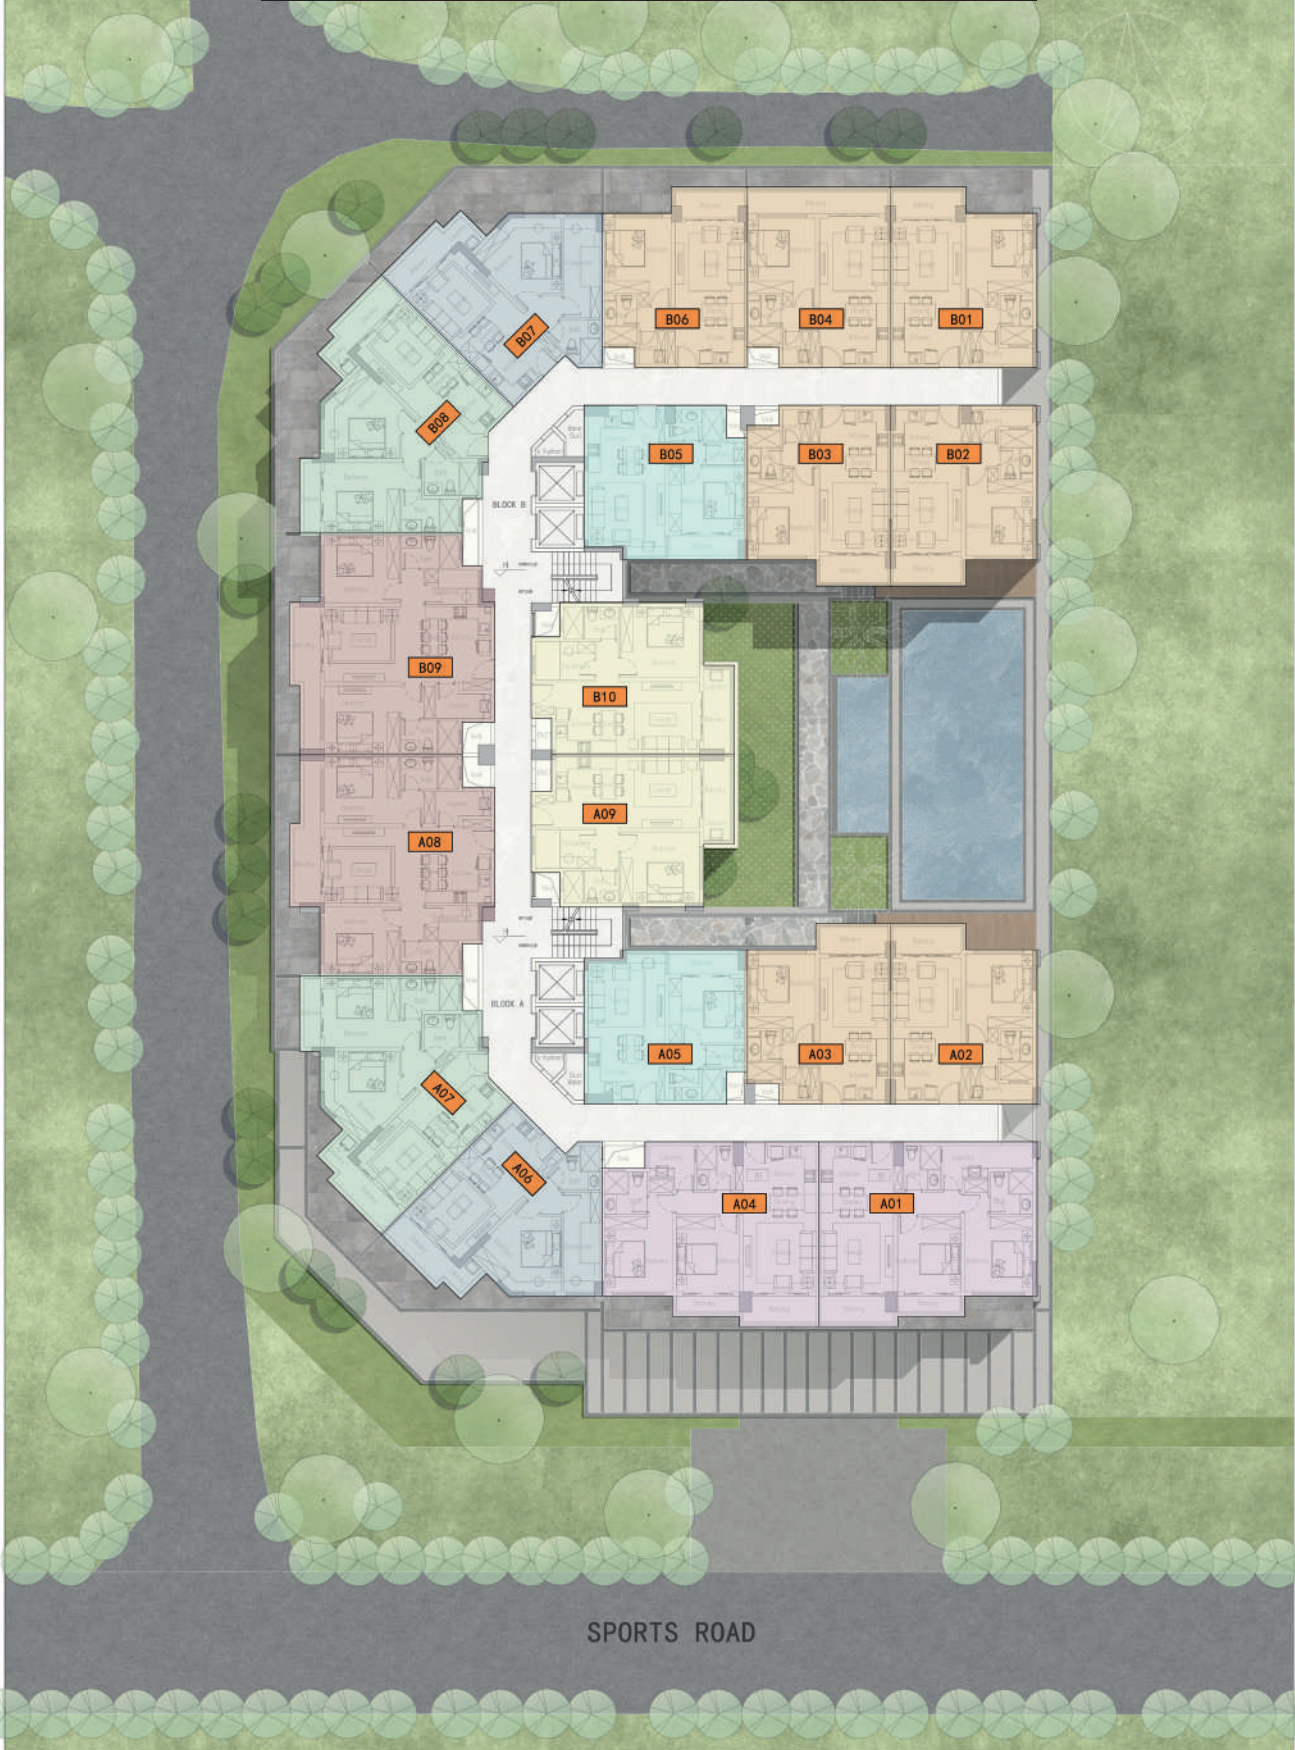

MASTER PLAN (UPPER FLOORS)