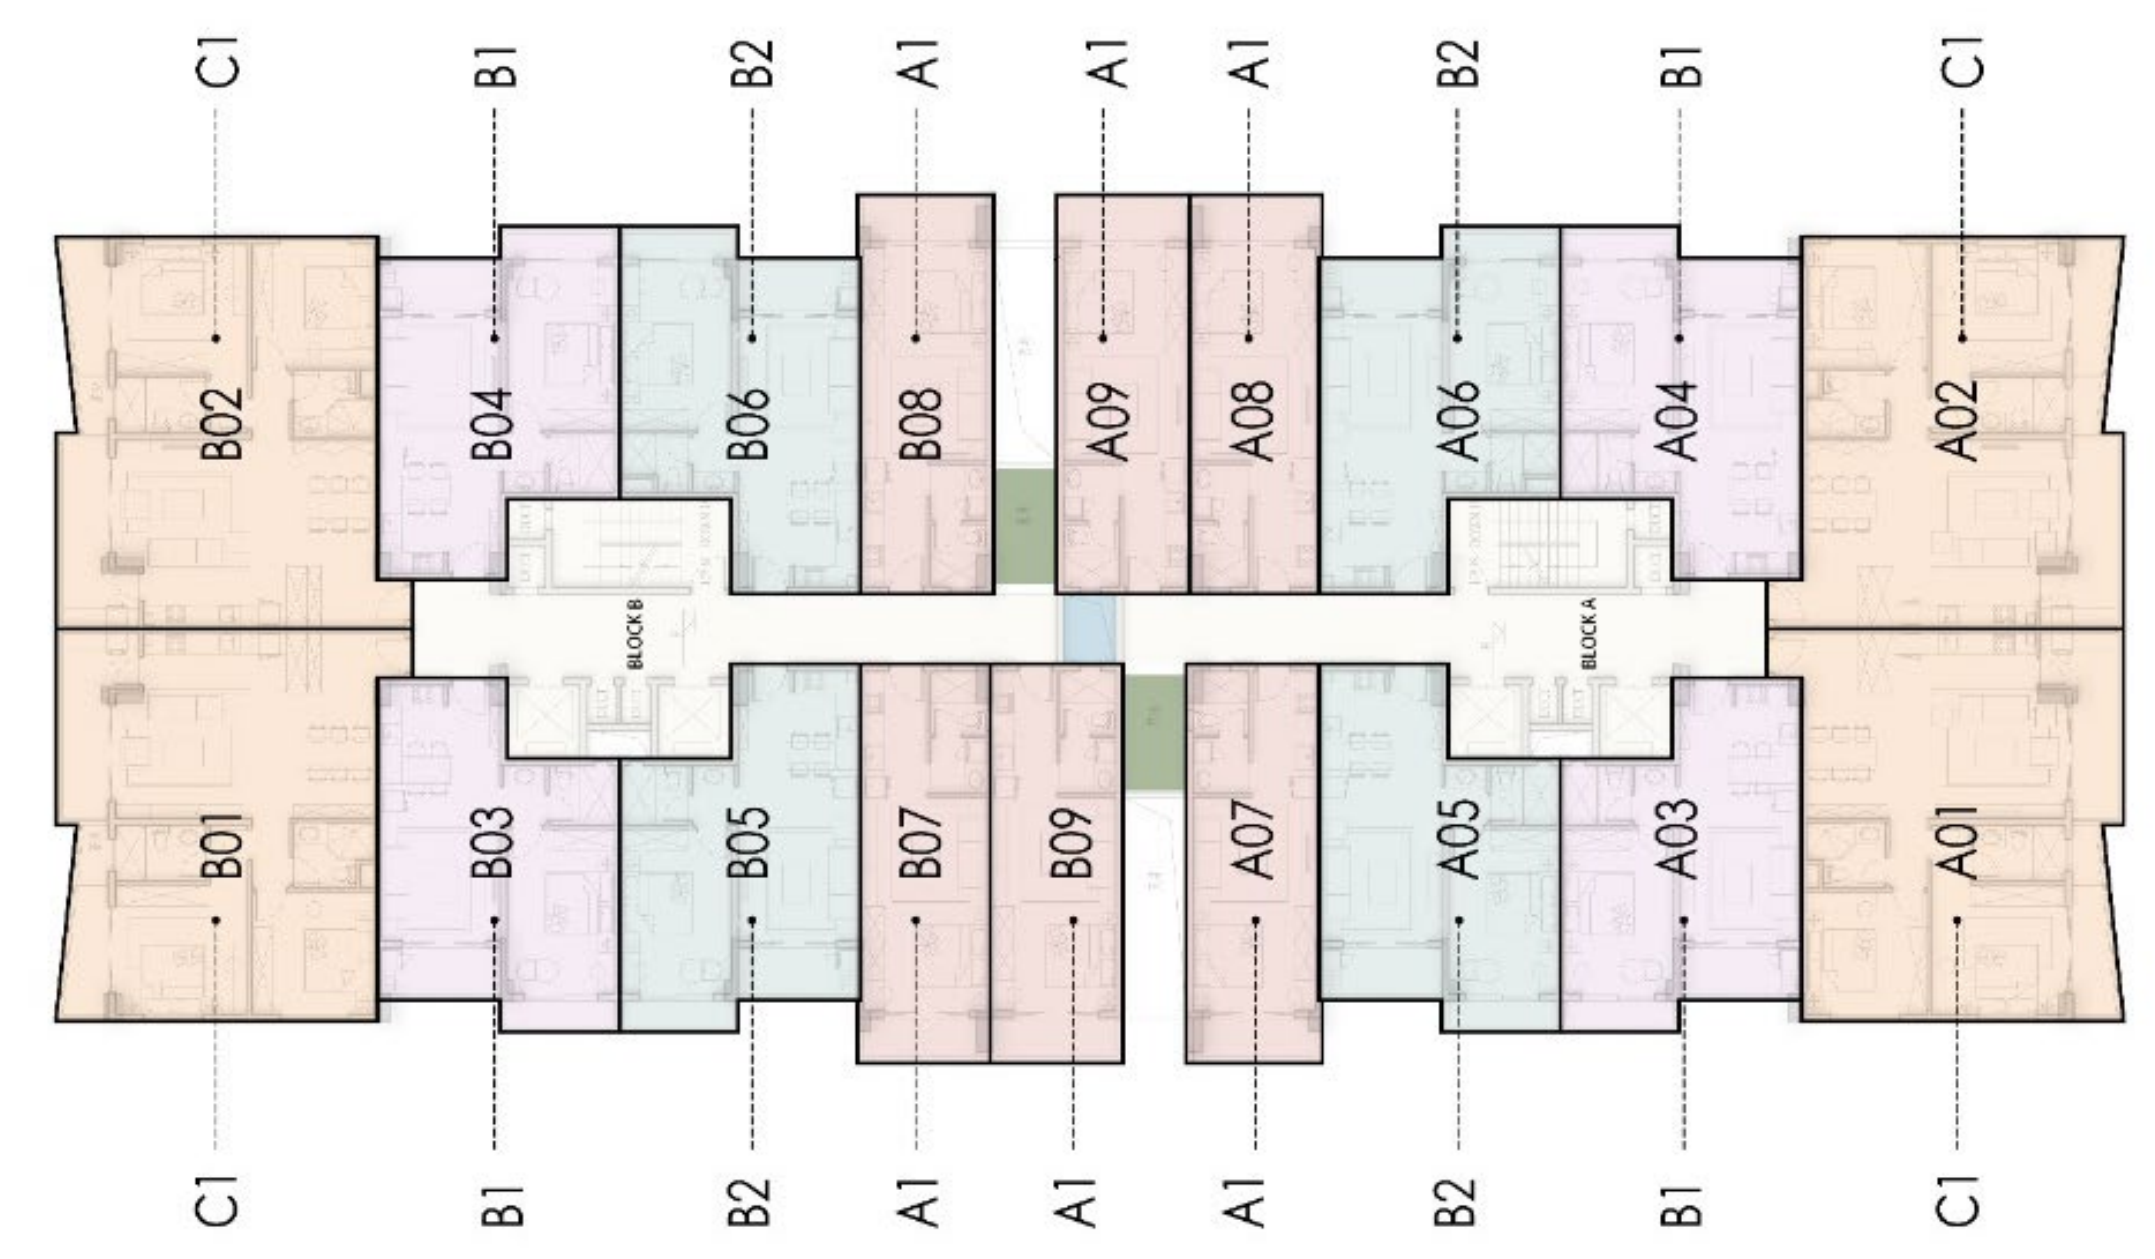

MORVARA

4,5,8,9,12,13,16,17,20,21 FLOOR LAYOUT

MORVARA

22ND-23RD FLOOR LAYOUT