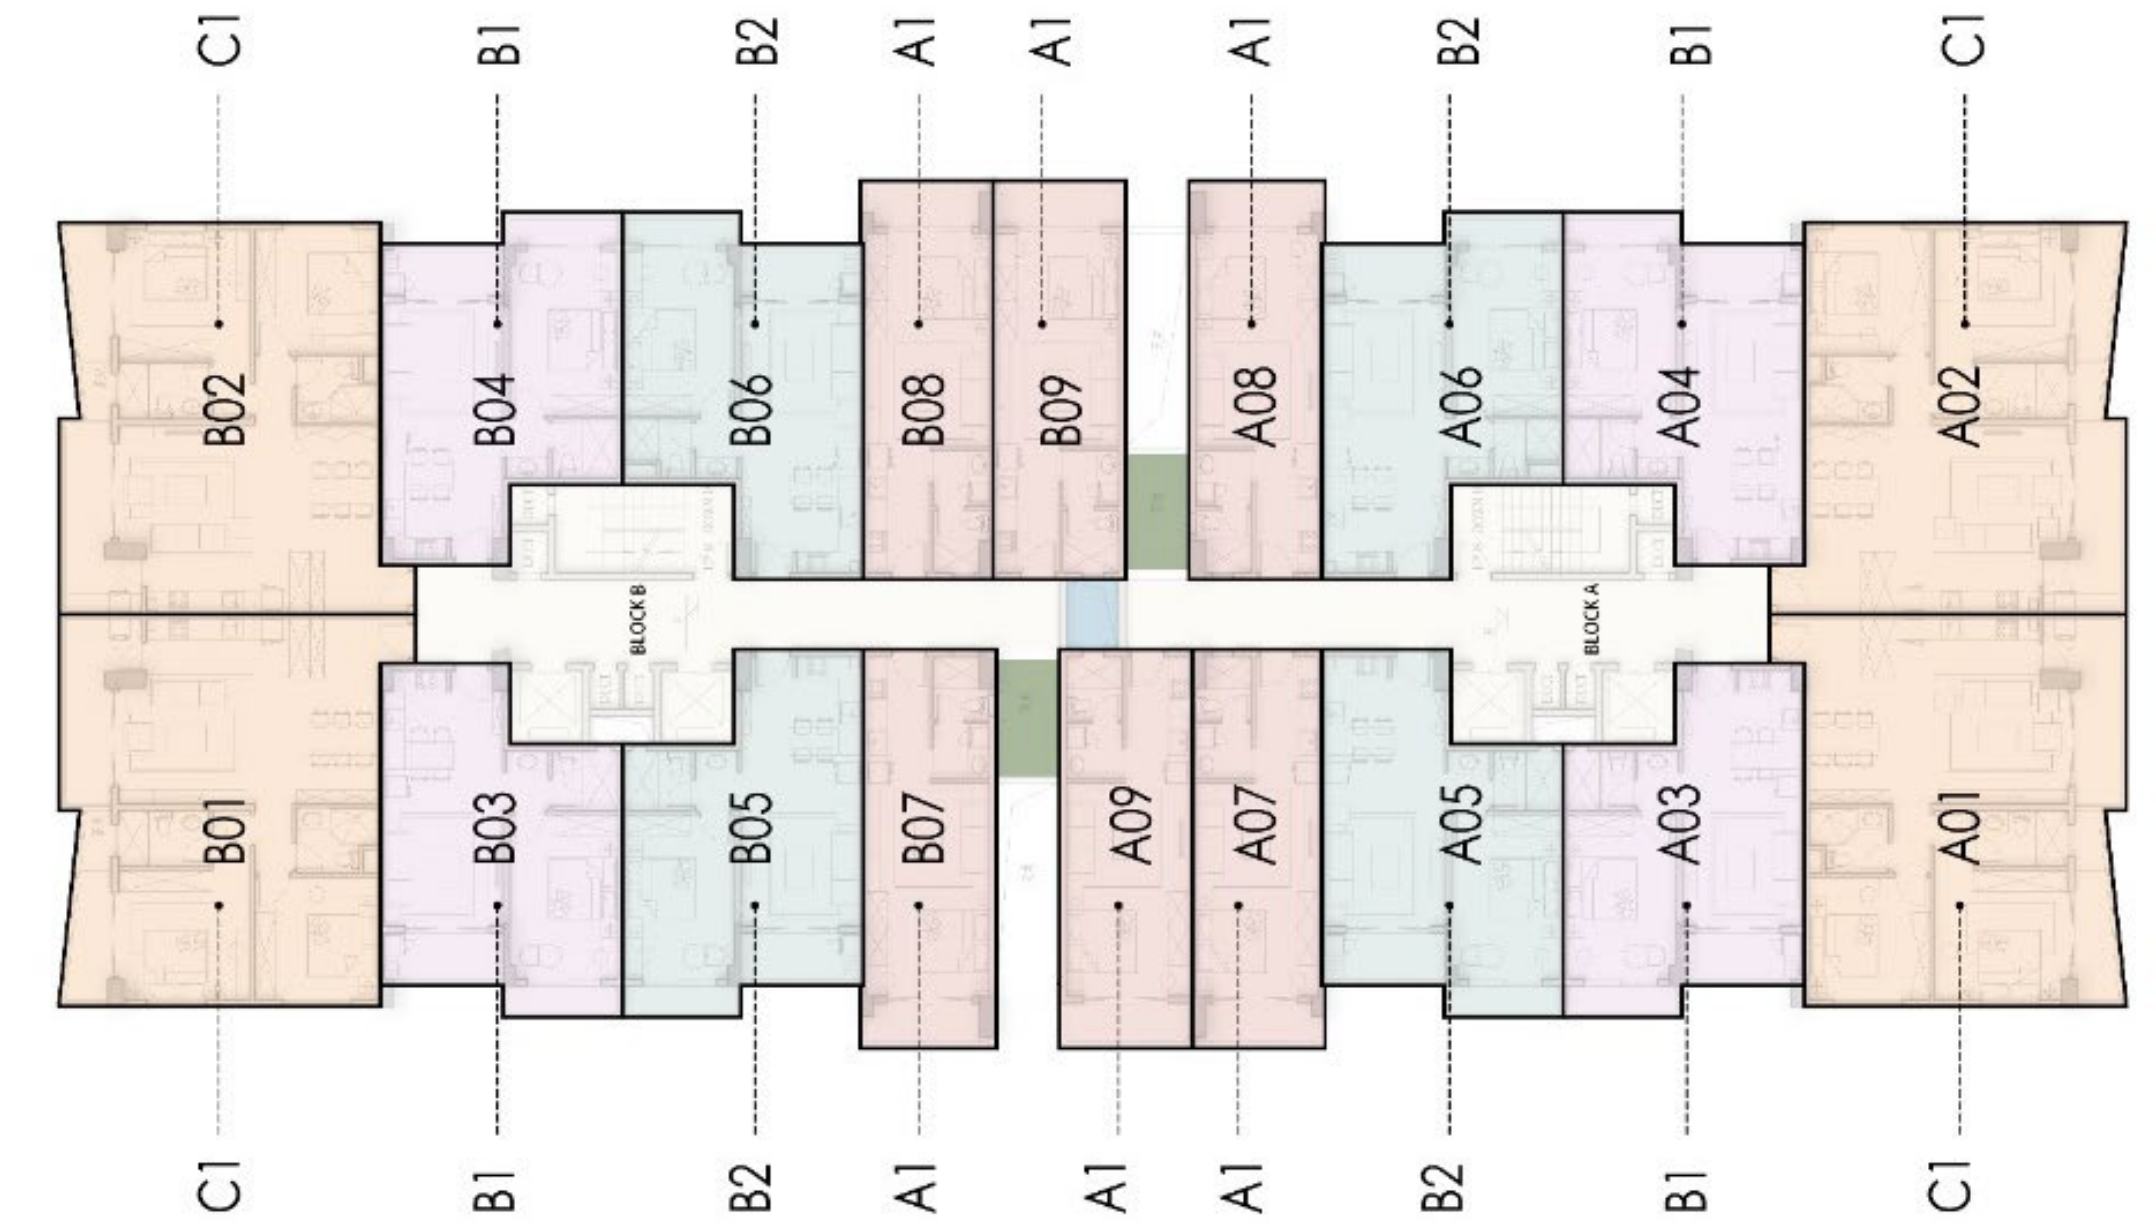

MORVARA 2,3,6,7,10,11,14,15,18,19 FLOOR LAYOUT