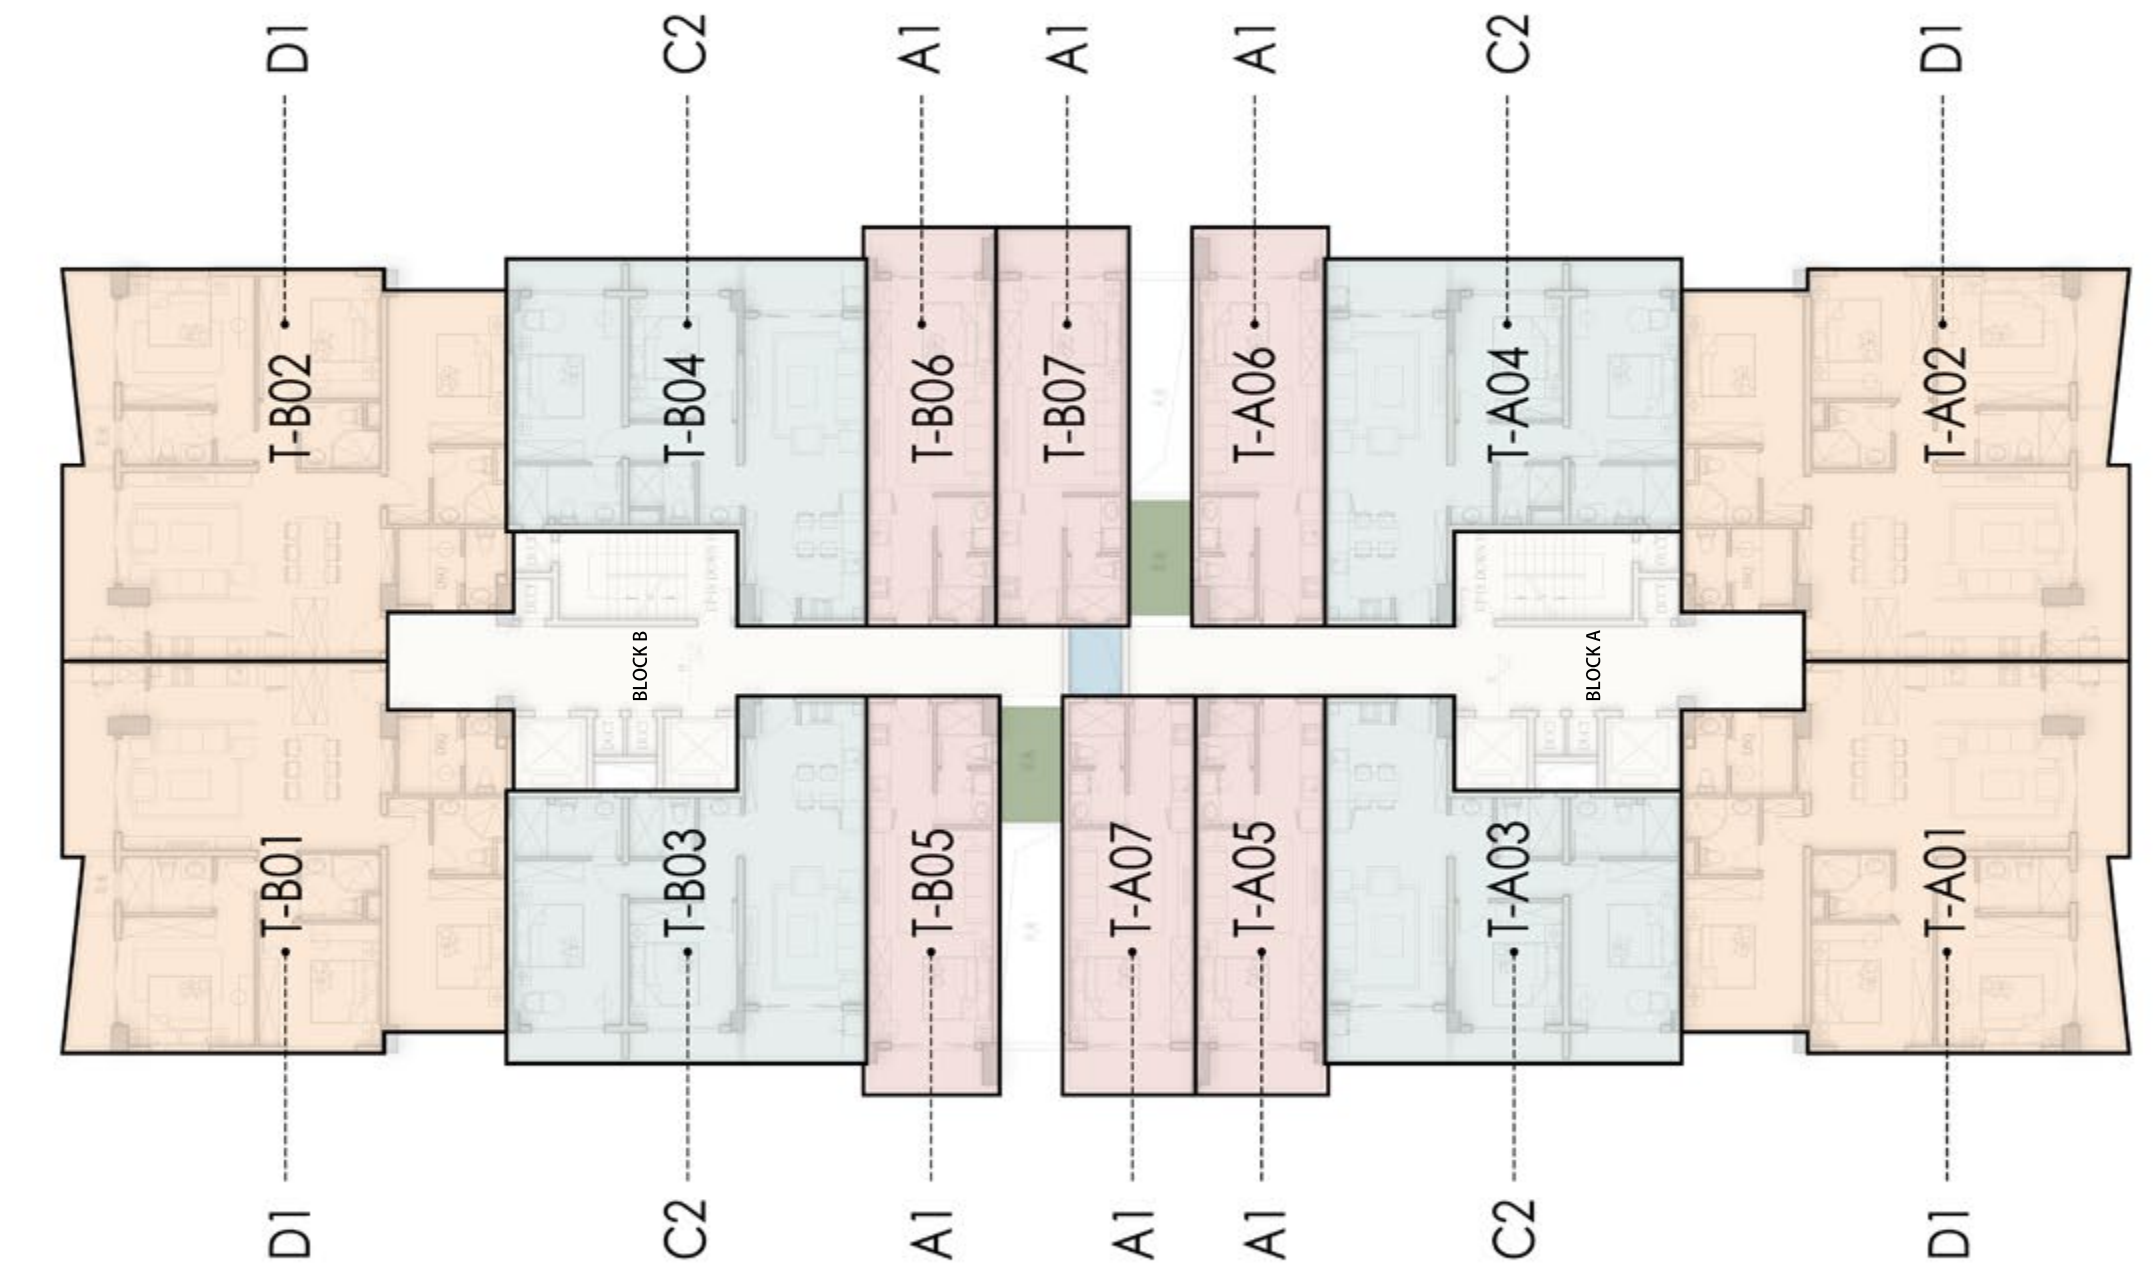

MORVARA

4,5,8,9,12,13,16,17,20,21 FLOOR LAYOUT

MORVARA

22ND-23RD FLOOR LAYOUT