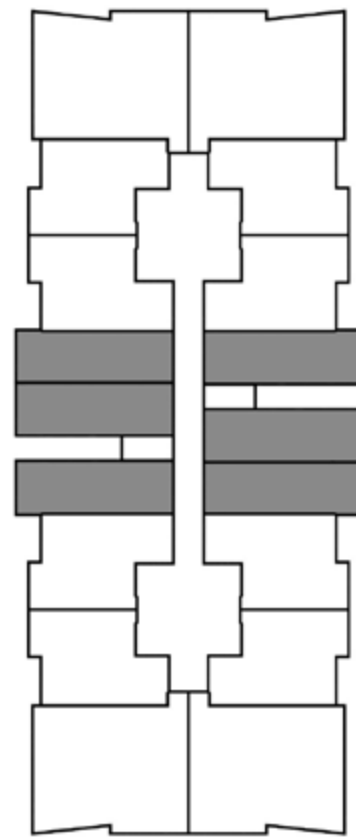

MORVARA

— EMBLEM OF ELEGANCE —

FLOOR PLANS

# MORVARA STUDIO UNIT(A1)

# MORVARA ONE BEDROOM UNIT(B1)

A1

SIZE - 48.53m<sup>2</sup> | 522ft<sup>2</sup> (GROSS AREA)

A1

SIZE - 67.31m<sup>2</sup> | 725ft<sup>2</sup> (GROSS AREA)

B1

# MORVARA 25TH FLOOR LAYOUT