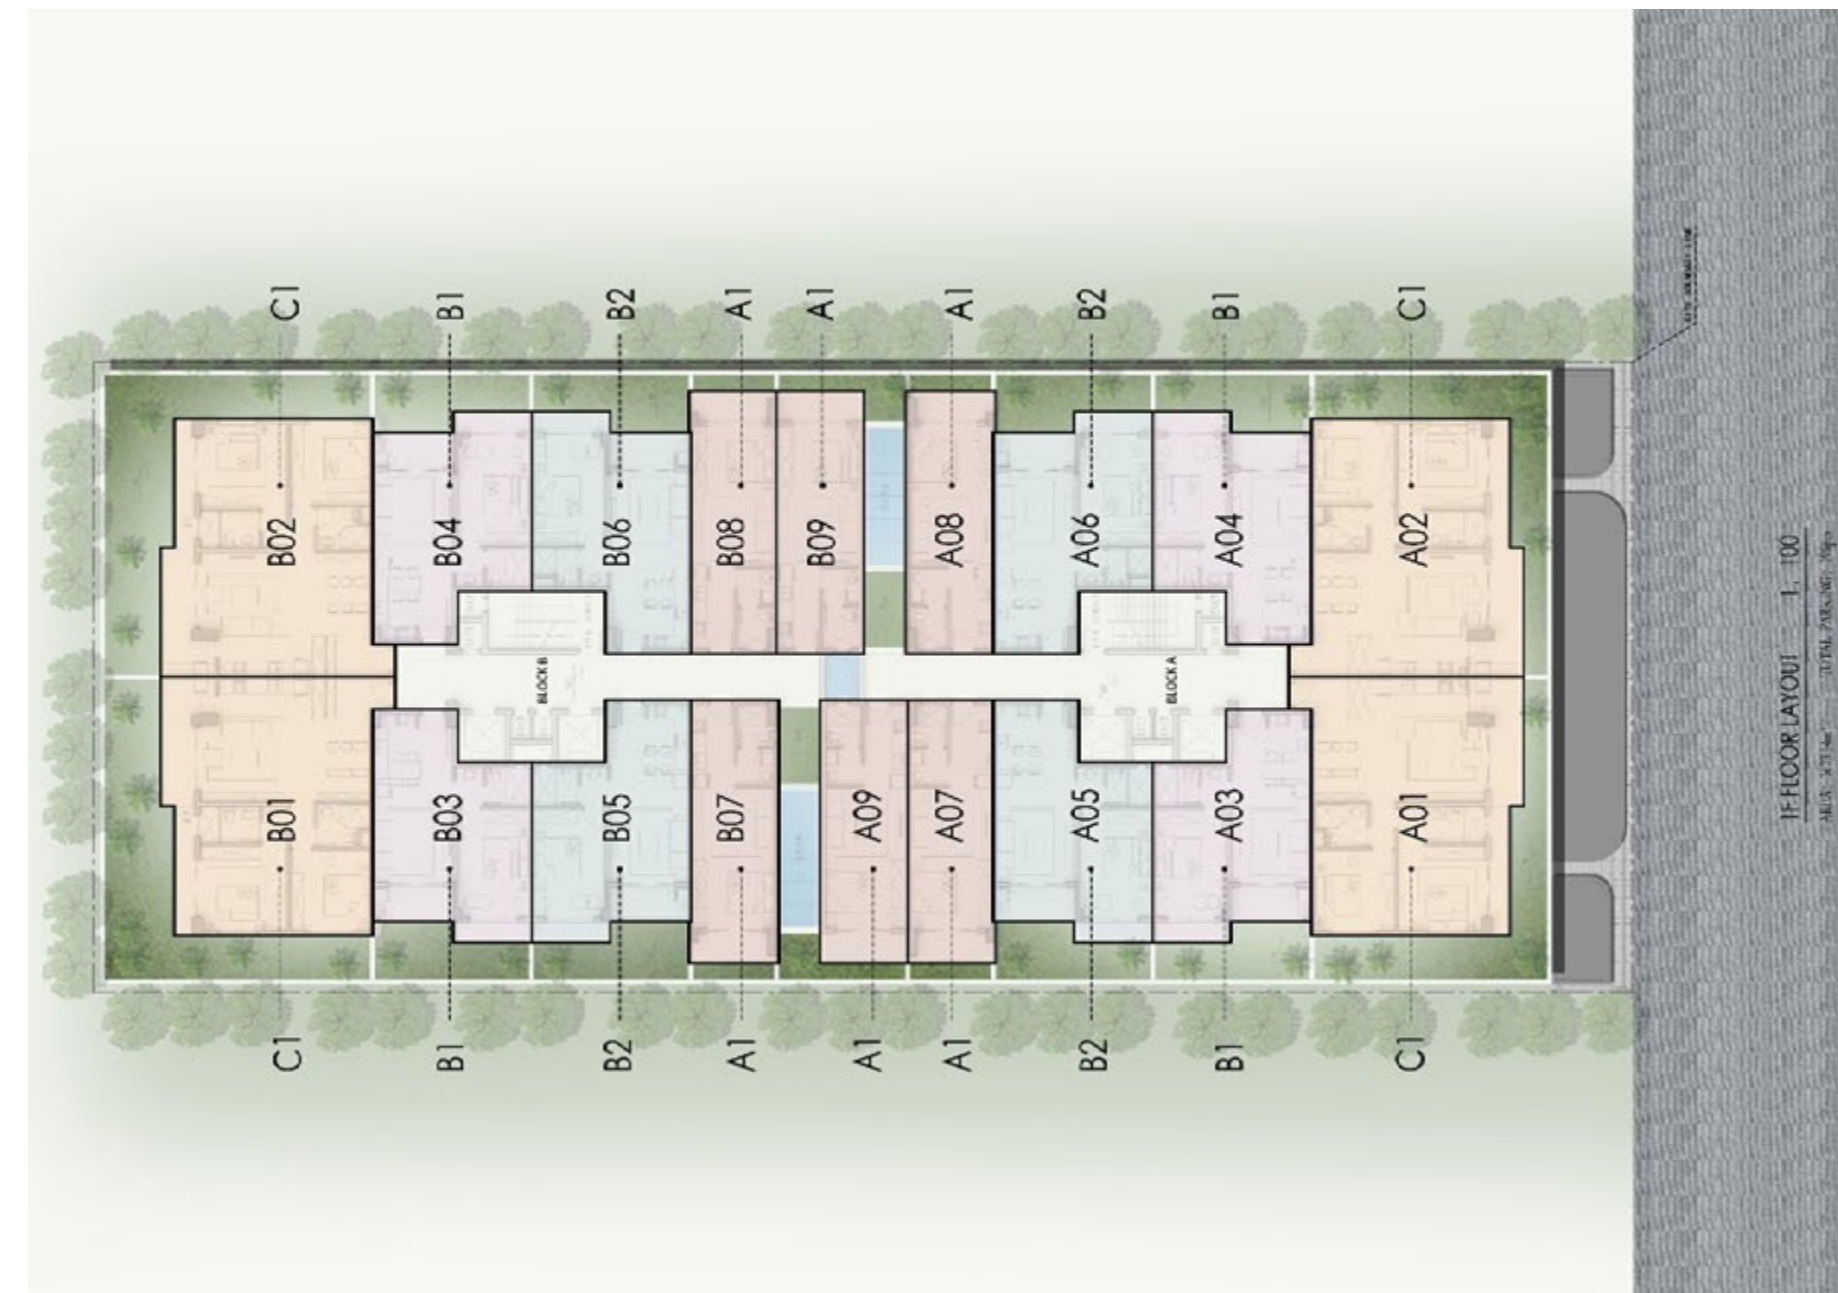

# MORVARA TWO BEDROOM UNIT(C1)

SIZE - 68.99m<sup>2</sup> | 743ft<sup>2</sup> (GROSS AREA)

B2

SIZE - 117.89m<sup>2</sup> | 1269ft<sup>2</sup> (GROSS AREA)

C1

# MORVARA TWO BEDROOM UNIT(C2)

SIZE - 102.16m<sup>2</sup> | 1100ft<sup>2</sup> (GROSS AREA)

C2

# MORVARA THREE BEDROOM UNIT(D1)

SIZE - 154.25m<sup>2</sup> | 1660ft<sup>2</sup> (GROSS AREA)

D1

# MORVARA 1ST FLOOR LAYOUT